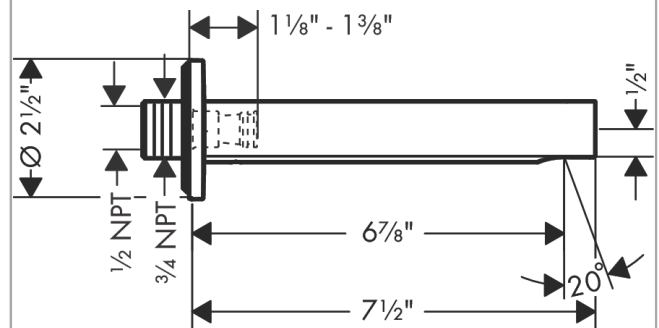

Finoris
Tub Spout
 Finish: **matte white** Part no. : **76410701**

Description

Features

- Includes: bath tub filler, Escutcheon, Assembly instructions, 1/2" female and 3/4" male adaptor

Item details

List Price \$ 525.00

Technology

Design awards

reddot winner 2021

Compliance / Sustainability

Product image

Scale drawing

Finoris
Tub Spout
 Finish: **matte white** Part no. : **76410701**

Exploded drawing

Year of production: >11/21

Finoris
Tub Spout
 Finish: **matte white** Part no. : **76410701**

Spare parts list

Year of production: >11/21

Pos.	Description	Part no.	Price	PU
1	connecting thread	95658001	-	1
2	O-ring 13x2	98128000	-	1
3	escutcheon Ø 65 mm	92754700	-	1
4	seal	97530000	-	1
5	hollow set screw M5x8	92851000	-	1
6	aerator M24x1 (38 l/min)	93965000	-	1