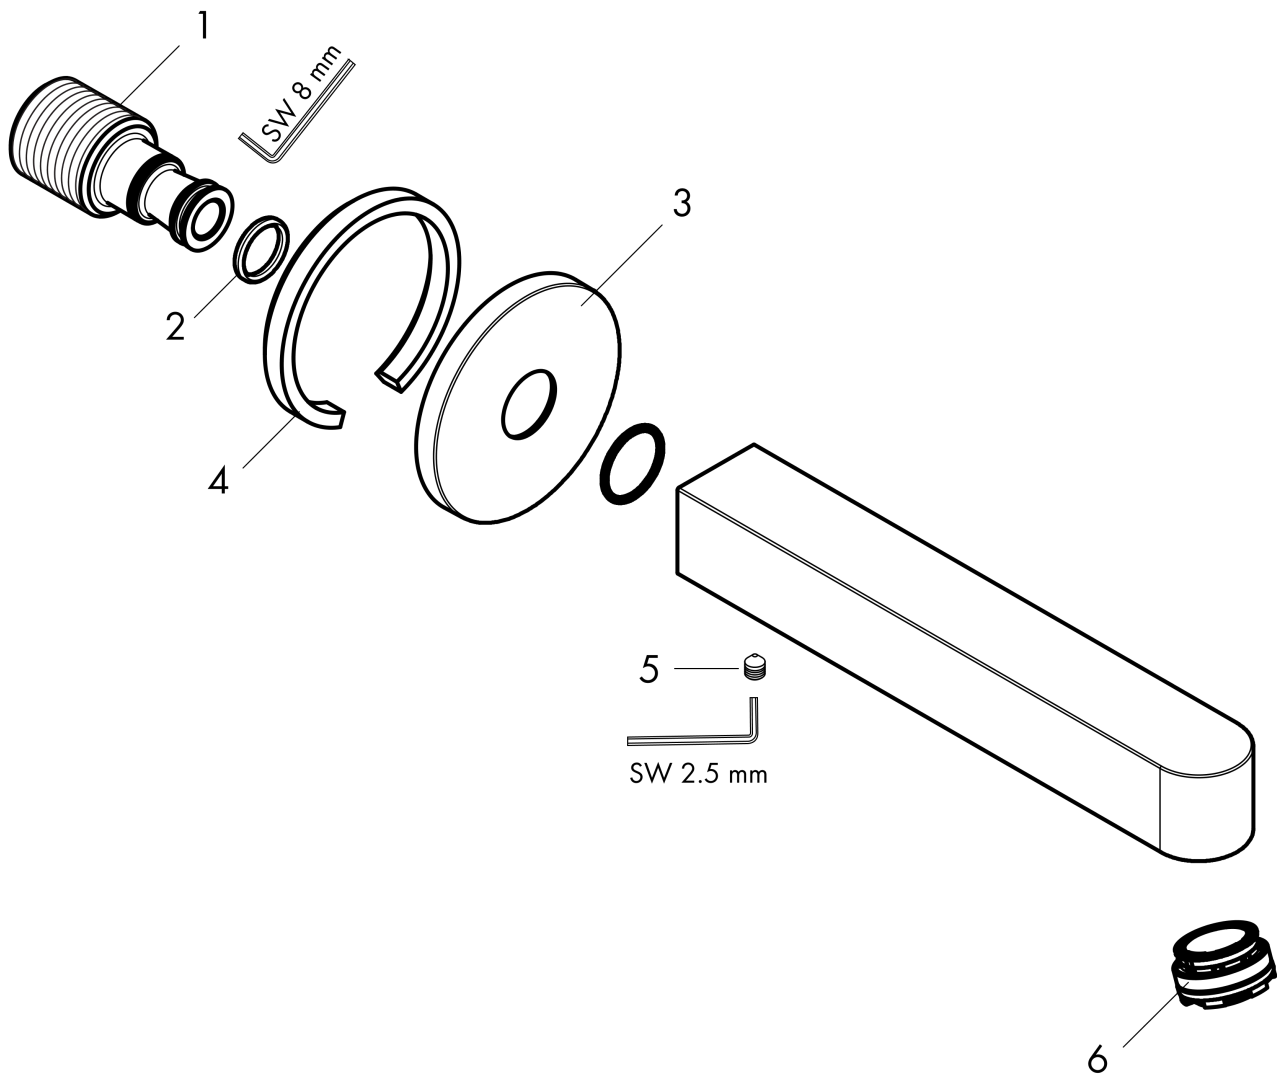

Finoris
Tub Spout
 Finish: **matte white** Part no. : **76410701**

Description

Features

- Includes: bath tub filler, Escutcheon, Assembly instructions, 1/2" female and 3/4" male adaptor

Item details

List Price \$ 525.00

Technology

Design awards

reddot winner 2021

Compliance / Sustainability

Product image

Scale drawing

Finoris
Tub Spout
 Finish: **matte white** Part no. : **76410701**

Exploded drawing

Year of production: >11/21

Finoris
Tub Spout
 Finish: **matte white** Part no. : **76410701**

Spare parts list

Year of production: >11/21

Pos.	Description	Part no.	Price	PU
1	connecting thread	95658001	-	1
2	O-ring 13x2	98128000	-	1
3	escutcheon Ø 65 mm	92754700	-	1
4	seal	97530000	-	1
5	hollow set screw M5x8	92851000	-	1
6	aerator M24x1 (38 l/min)	93965000	-	1