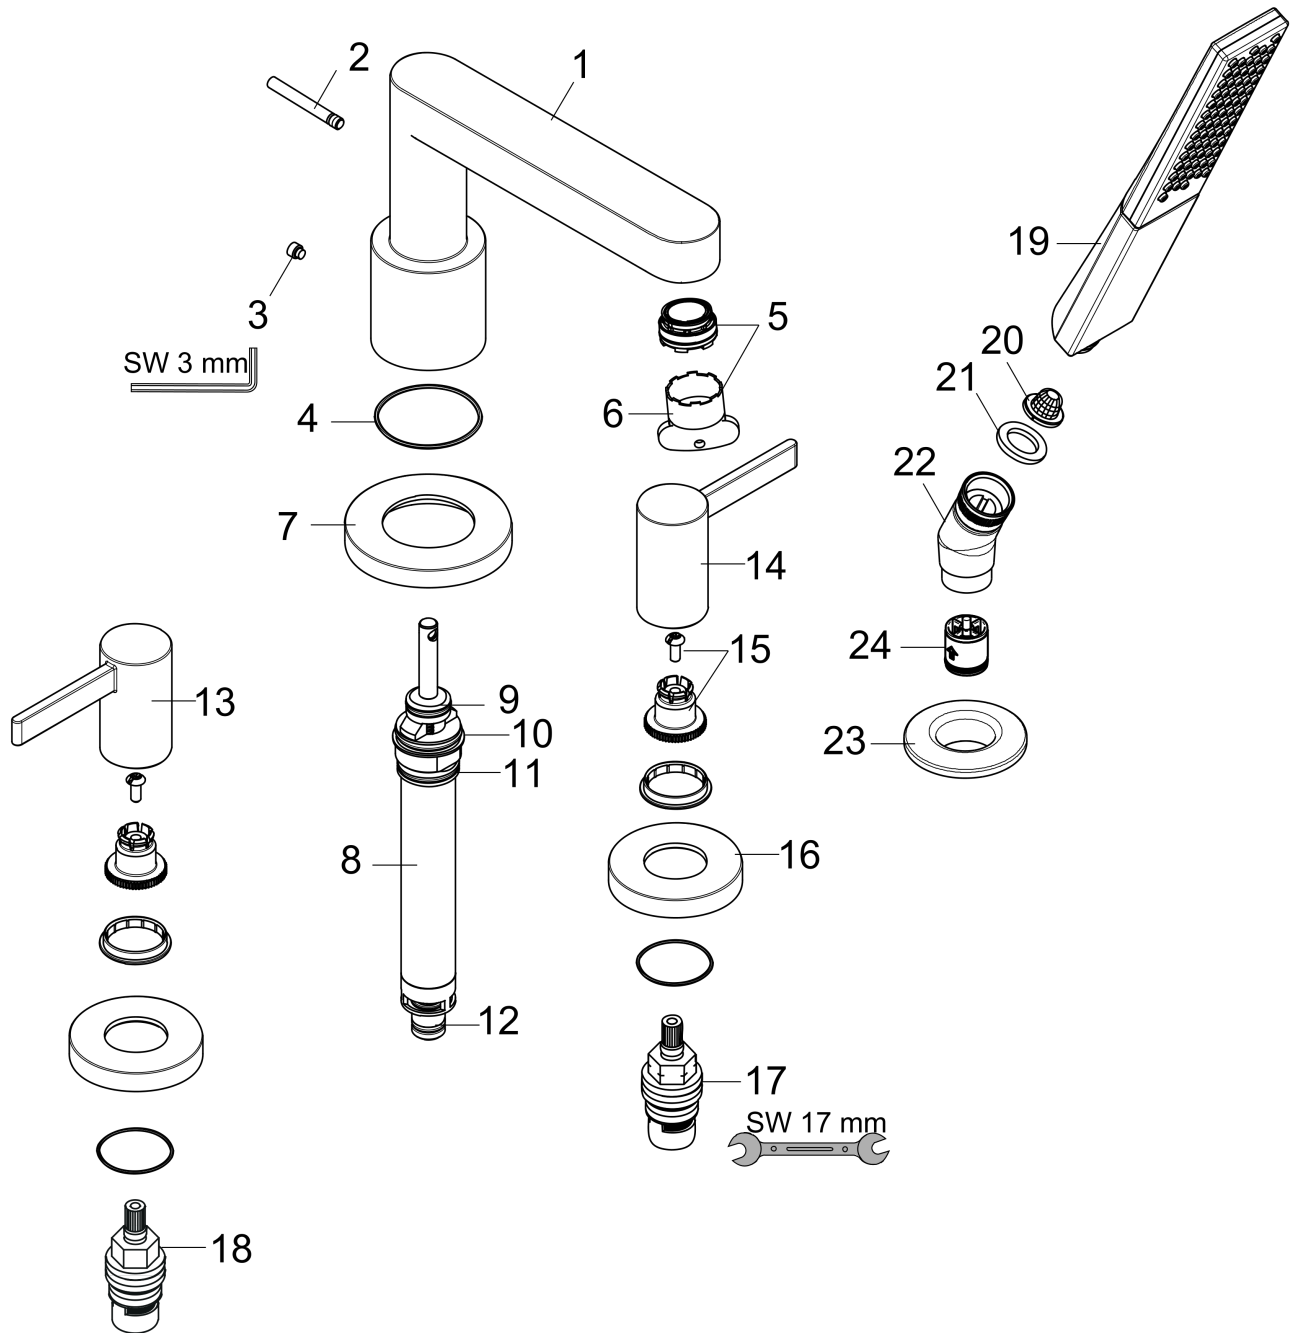

Finoris
4-Hole Roman Tub Set Trim with 1.75 GPM Handshower
 Finish: **chrome** Part no. : **76443001**

Exploded drawing

Year of production: >11/21

Finoris
4-Hole Roman Tub Set Trim with 1.75 GPM Handshower
 Finish: **chrome** Part no. : **76443001**

Spare parts list

Year of production: >11/21

Pos.	Description	Part no.	Price	PU
1	spout cpl.	93977000	-	1
2	diverter knob	98707000	-	1
3	hollow set screw M6x6	97660000	-	1
4	O-ring 41x1,5	98168000	-	1
5	aerator M24x1 (38 l/min)	93965000	-	1
6	special tool	95158000	-	1
7	escutcheon for spout	93978000	-	1
8	selector assy	93589000	-	1
9	O-Ring 14x2,5	98189000	-	1
10	O-Ring 23x2,5	98183000	-	1
11	O-Ring 22x2	98185000	-	1
12	O-ring 9x2,5	98217000	-	1
13	handle for hot water	93979000	-	1
14	handle for cold water	93980000	-	1
15	handle fixing set	94184000	-	1
16	escutcheon for handle	93976000	-	1
17	shut off unit right closing	94009000	-	1
18	shut off unit left closing	94008000	-	1
19	handshower	26867001	-	1
20	filter	92672000	-	1
21	seal	98058000	-	1
22	shower holder	28071000	-	1
23	escutcheon Ø 52 mm	97159000	-	1
24	set of non return valves DW 15	94074000	-	1