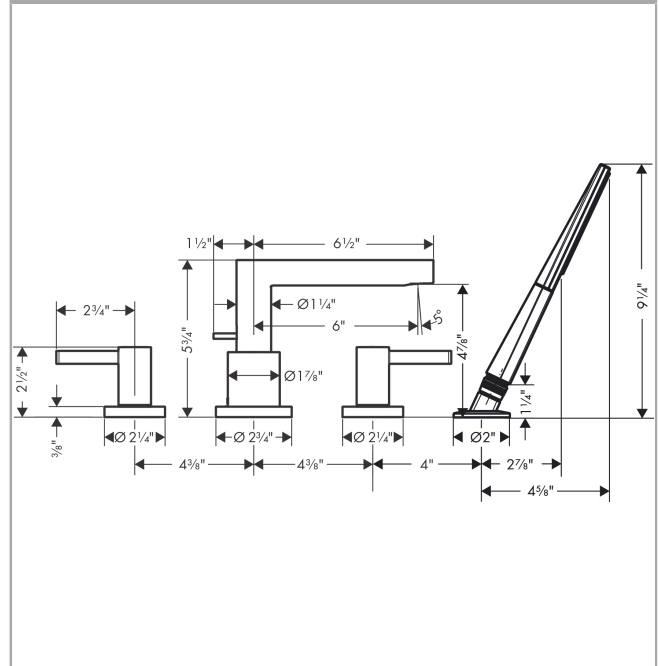

Finoris
4-Hole Roman Tub Set Trim with 1.75 GPM Handshower
 Finish: **matte black** Part no. : **76443671**

Description

Features

- Consists of: 4-Hole Roman Tub Set Trim, Handshower, Handshower holder
- Spray type mixer: aerated spray
- Spray type hand shower: PowderRain
- Maximum pull-out length of hand shower: 55 inches
- Flow rate of hand shower at 3 bar: 1.75 GPM (6.6 L/Min)
- Diverter with automatic resetting
- Integrated double backflow prevention

Item details

List Price \$ 2,027.00

Technology

Design awards

reddot winner 2021

Compliance / Sustainability

Product image

Scale drawing

Finoris
4-Hole Roman Tub Set Trim with 1.75 GPM Handshower
 Finish: **matte black** Part no. : **76443671**

Exploded drawing

Year of production: >11/21

Finoris

4-Hole Roman Tub Set Trim with 1.75 GPM Handshower

Finish: **matte black** Part no. : **76443671**

Spare parts list

Year of production: >11/21

Pos.	Description	Part no.	Price	PU
1	spout cpl.	93977670	-	1
2	diverter knob	98707670	-	1
3	hollow set screw M6x6	97660000	-	1
4	O-ring 41x1,5	98168000	-	1
5	aerator M24x1 (38 l/min)	93965000	-	1
6	special tool	95158000	-	1
7	escutcheon for spout	93978670	-	1
8	selector assy	93589000	-	1
9	O-Ring 14x2,5	98189000	-	1
10	O-Ring 23x2,5	98183000	-	1
11	O-Ring 22x2	98185000	-	1
12	O-ring 9x2,5	98217000	-	1
13	handle for hot water	93979670	-	1
14	handle for cold water	93980670	-	1
15	handle fixing set	94184000	-	1
16	escutcheon for handle	93976670	-	1
17	shut off unit right closing	94009000	-	1
18	shut off unit left closing	94008000	-	1
19	handshower	26867671	-	1
20	filter	92672000	-	1
21	seal	98058000	-	1
22	shower holder	28071670	-	1
23	escutcheon Ø 52 mm	97159670	-	1
24	set of non return valves DW 15	94074000	-	1