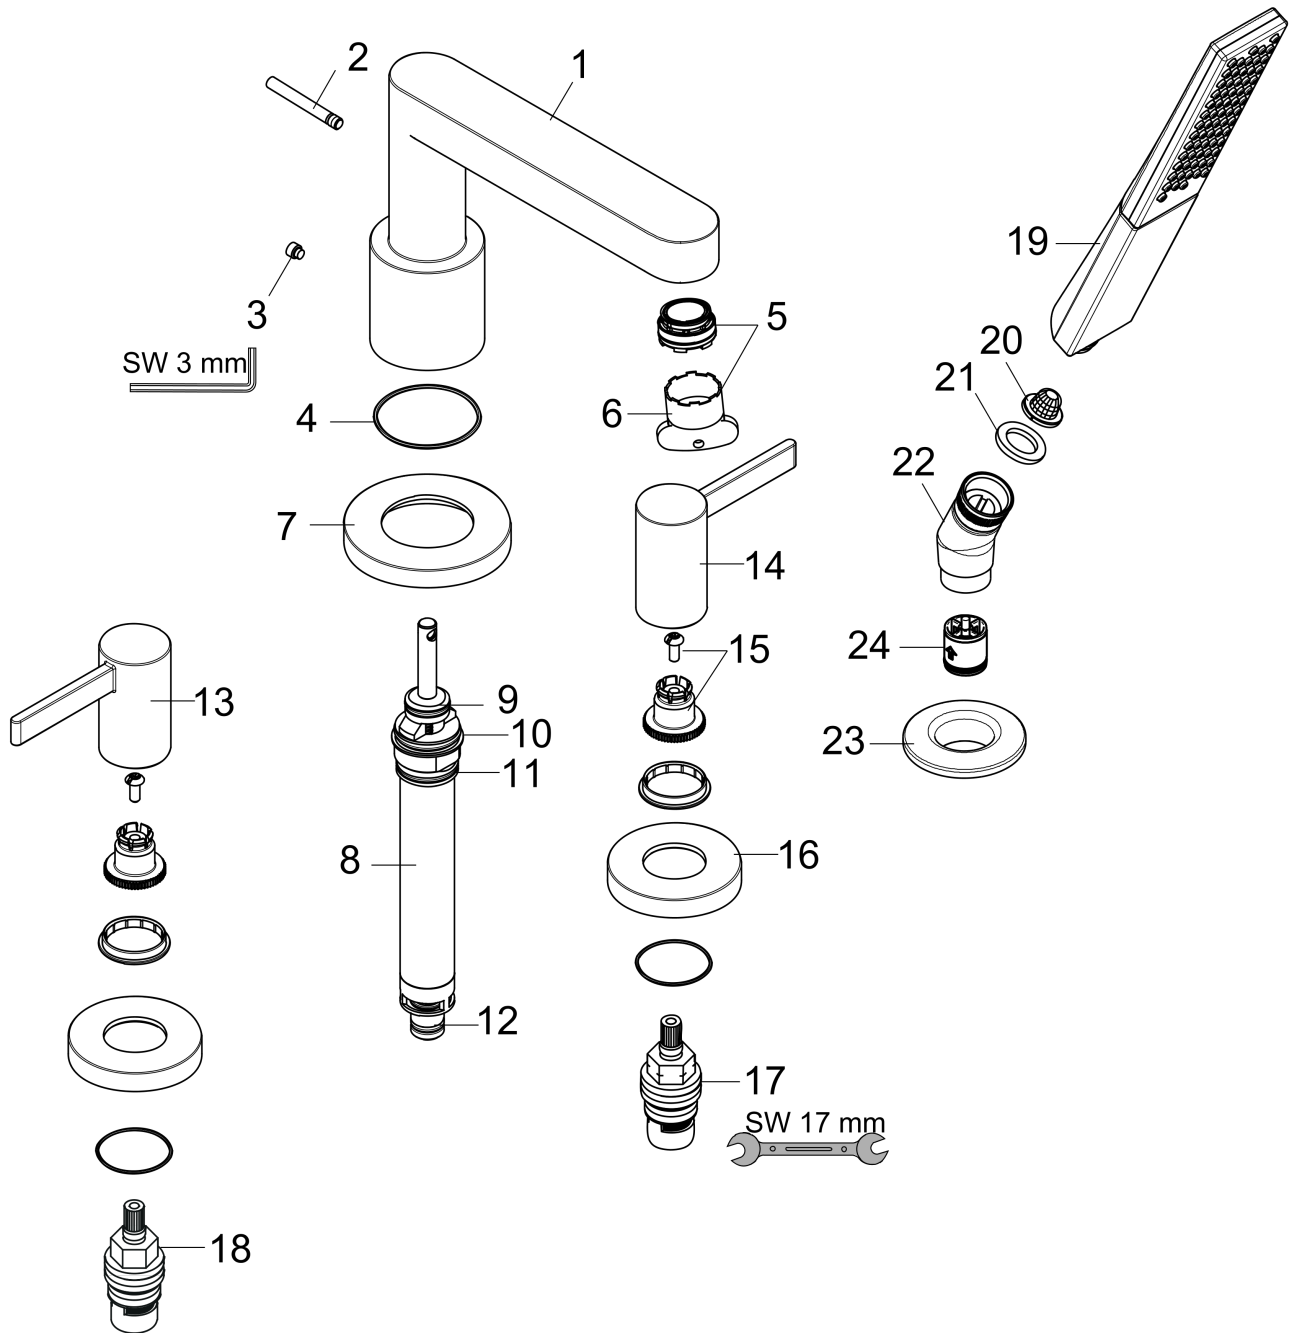

Finoris
4-Hole Roman Tub Set Trim with 1.75 GPM Handshower
 Finish: **matte black** Part no. : **76443671**

Description

Features

- Consists of: 4-Hole Roman Tub Set Trim, Handshower, Handshower holder
- Spray type mixer: aerated spray
- Spray type hand shower: PowderRain
- Maximum pull-out length of hand shower: 55 inches
- Flow rate of hand shower at 3 bar: 1.75 GPM (6.6 L/Min)
- Diverter with automatic resetting
- Integrated double backflow prevention

Item details

List Price \$ 2,027.00

Technology

Design awards

reddot winner 2021

Compliance / Sustainability

Product image

Scale drawing

Finoris
4-Hole Roman Tub Set Trim with 1.75 GPM Handshower
 Finish: **matte black** Part no. : **76443671**

Exploded drawing

Year of production: >11/21

Finoris

4-Hole Roman Tub Set Trim with 1.75 GPM Handshower

Finish: **matte black** Part no. : **76443671**

Spare parts list

Year of production: >11/21

Pos.	Description	Part no.	Price	PU
1	spout cpl.	93977670	-	1
2	diverter knob	98707670	-	1
3	hollow set screw M6x6	97660000	-	1
4	O-ring 41x1,5	98168000	-	1
5	aerator M24x1 (38 l/min)	93965000	-	1
6	special tool	95158000	-	1
7	escutcheon for spout	93978670	-	1
8	selector assy	93589000	-	1
9	O-Ring 14x2,5	98189000	-	1
10	O-Ring 23x2,5	98183000	-	1
11	O-Ring 22x2	98185000	-	1
12	O-ring 9x2,5	98217000	-	1
13	handle for hot water	93979670	-	1
14	handle for cold water	93980670	-	1
15	handle fixing set	94184000	-	1
16	escutcheon for handle	93976670	-	1
17	shut off unit right closing	94009000	-	1
18	shut off unit left closing	94008000	-	1
19	handshower	26867671	-	1
20	filter	92672000	-	1
21	seal	98058000	-	1
22	shower holder	28071670	-	1
23	escutcheon Ø 52 mm	97159670	-	1
24	set of non return valves DW 15	94074000	-	1