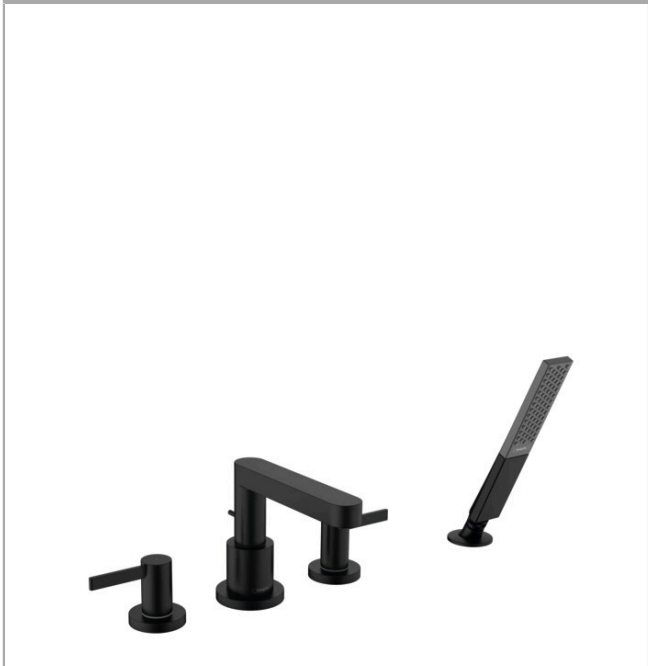

Finoris
4-Hole Roman Tub Set Trim with 1.75 GPM Handshower
Finish: **matte black** Part no. : **76443671**

Description

Features

- Consists of: 4-Hole Roman Tub Set Trim, Handshower, Handshower holder
- Spray type mixer: aerated spray
- Spray type hand shower: PowderRain
- Maximum pull-out length of hand shower: 55 inches
- Flow rate of hand shower at 3 bar: 1.75 GPM (6.6 L/Min)
- Diverter with automatic resetting
- Integrated double backflow prevention

Item details

List Price $ 2,027.00

Technology

Design awards

reddot winner 2021

Compliance / Sustainability

Product image