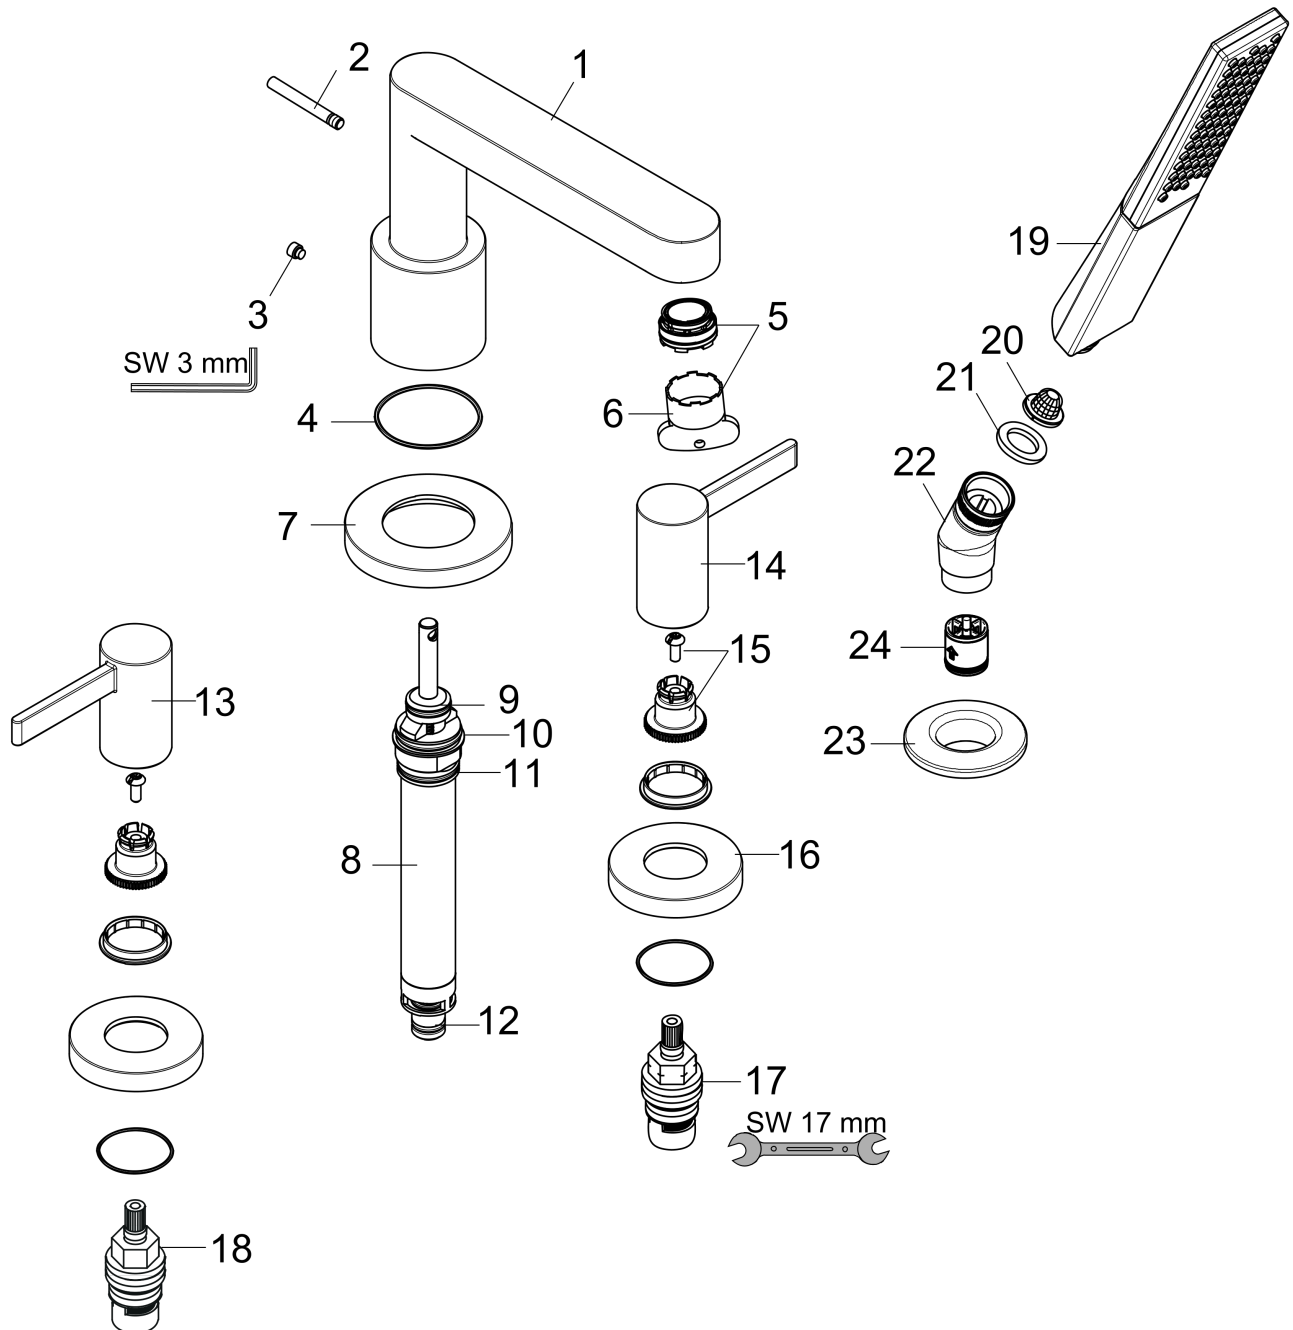

Finoris
4-Hole Roman Tub Set Trim with 1.75 GPM Handshower
 Finish: **matte white** Part no. : **76443701**

Exploded drawing

Year of production: >11/21

Finoris

4-Hole Roman Tub Set Trim with 1.75 GPM Handshower

Finish: **matte white** Part no. : **76443701**

Spare parts list

Year of production: >11/21

Pos.	Description	Part no.	Price	PU
1	spout cpl.	93977700	-	1
2	diverter knob	98707700	-	1
3	hollow set screw M6x6	97660000	-	1
4	O-ring 41x1,5	98168000	-	1
5	aerator M24x1 (38 l/min)	93965000	-	1
6	special tool	95158000	-	1
7	escutcheon for spout	93978700	-	1
8	selector assy	93589000	-	1
9	O-Ring 14x2,5	98189000	-	1
10	O-Ring 23x2,5	98183000	-	1
11	O-Ring 22x2	98185000	-	1
12	O-ring 9x2,5	98217000	-	1
13	handle for hot water	93979700	-	1
14	handle for cold water	93980700	-	1
15	handle fixing set	94184000	-	1
16	escutcheon for handle	93976700	-	1
17	shut off unit right closing	94009000	-	1
18	shut off unit left closing	94008000	-	1
19	handshower	26867701	-	1
20	filter	92672000	-	1
21	seal	98058000	-	1
22	shower holder	28071700	-	1
23	escutcheon Ø 52 mm	97159700	-	1
24	set of non return valves DW 15	94074000	-	1