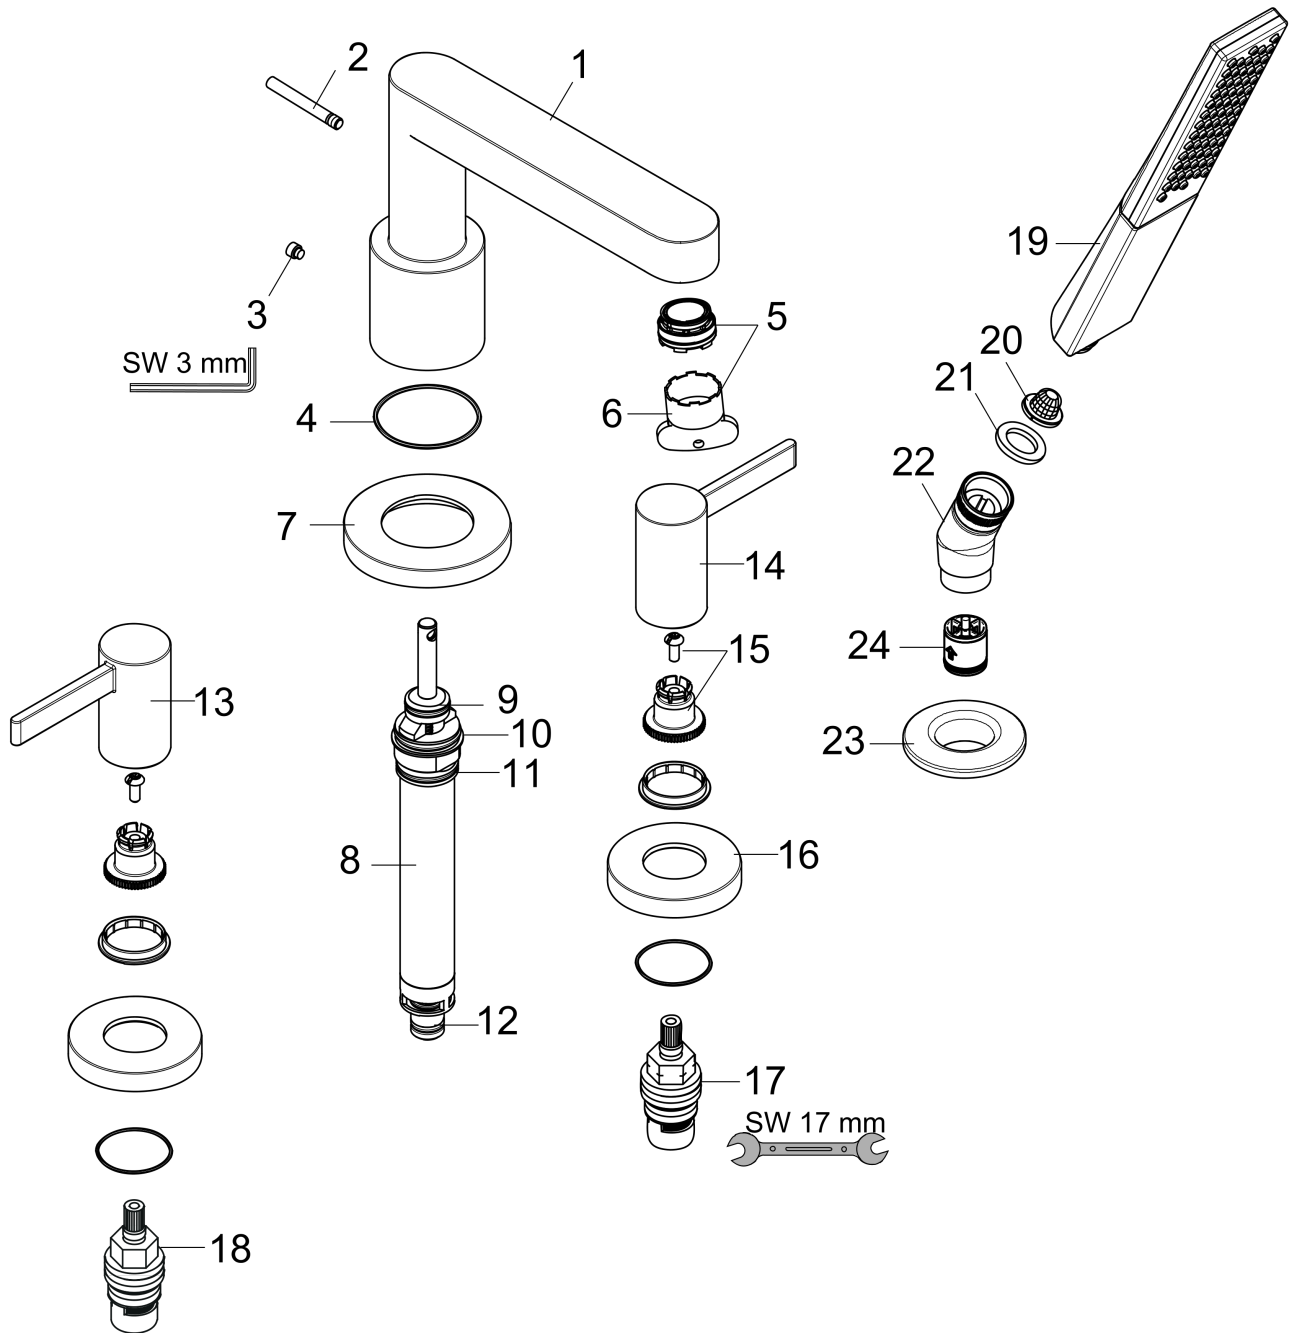

Finoris
4-Hole Roman Tub Set Trim with 1.75 GPM Handshower
 Finish: **brushed nickel** Part no. : **76443821**

Exploded drawing

Year of production: >11/21

Finoris

4-Hole Roman Tub Set Trim with 1.75 GPM Handshower

Finish: **brushed nickel** Part no. : **76443821**

Spare parts list

Year of production: >11/21

Pos.	Description	Part no.	Price	PU
1	spout cpl.	93977820	-	1
2	diverter knob	98707820	-	1
3	hollow set screw M6x6	97660000	-	1
4	O-ring 41x1,5	98168000	-	1
5	aerator M24x1 (38 l/min)	93965000	-	1
6	special tool	95158000	-	1
7	escutcheon for spout	93978820	-	1
8	selector assy	93589000	-	1
9	O-Ring 14x2,5	98189000	-	1
10	O-Ring 23x2,5	98183000	-	1
11	O-Ring 22x2	98185000	-	1
12	O-ring 9x2,5	98217000	-	1
13	handle for hot water	93979820	-	1
14	handle for cold water	93980820	-	1
15	handle fixing set	94184000	-	1
16	escutcheon for handle	93976820	-	1
17	shut off unit right closing	94009000	-	1
18	shut off unit left closing	94008000	-	1
19	handshower	26867821	-	1
20	filter	92672000	-	1
21	seal	98058000	-	1
22	shower holder	28071820	-	1
23	escutcheon Ø 52 mm	97159820	-	1