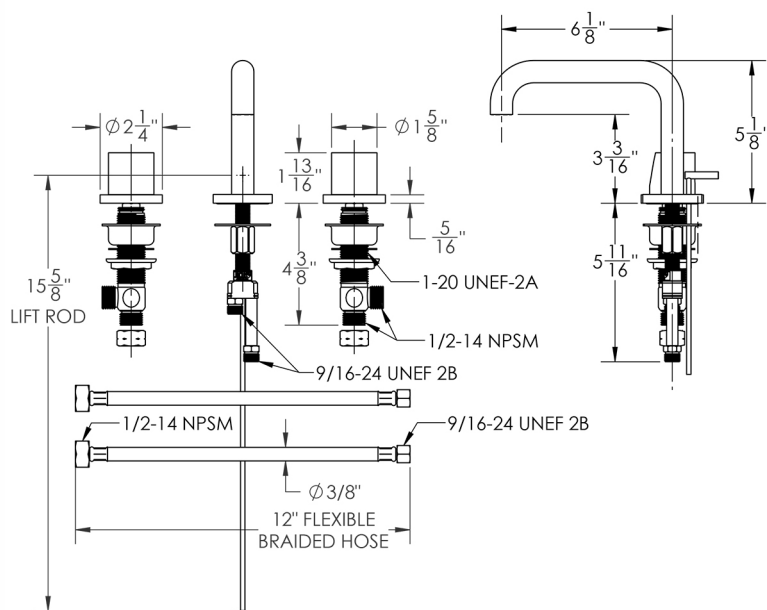

Downtown Contempo Slim Faucet with Round Escutcheons & Thumb Handles

Model #: 7772-T672-

FEATURES:

- All brass 8" - 12" widespread faucet includes brass pop-up drain with overflow
- 1/4 turn ceramic valves
- Available Flow Rates: 1.5, 1.2 & 0.5 GPM. Additional flow rate (aerator) options available. Contact JACLO.
- 6 1/8" spout reach center to center
- Spout Hole Size Min-Max: 1 1/2" - 1 7/8"
- Valve Hole Size Min-Max: 1 1/8" - 1 5/8"
- For additional drain options refer to lavatory drain section or visit jaclo.com

SPECIFICATION DRAWING:

AVAILABLE HANDLES: