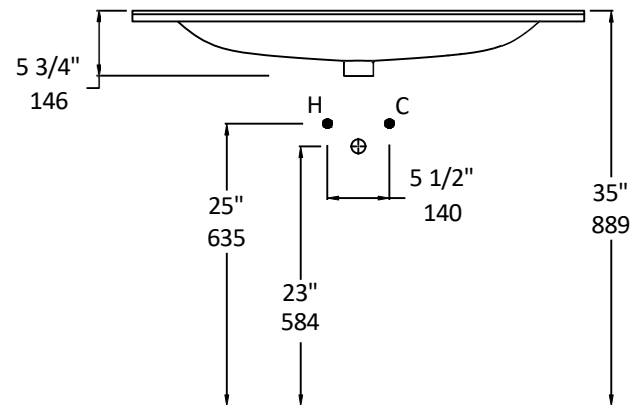

Specifications:

Installation:	Vanity-top
Exterior Dimensions:	40" w x 17 3/4" d x 5 3/4" h
Material:	Porcelain
Weight:	38 lbs
Overflow:	Yes
Finishes:	001 - White
Faucet Holes:	00 - no hole 01 - one centered hole 02 - two hole - center and right, 4" spread 03 - three hole, 8" spread
Cutout Size:	34" x 16" (template available upon request)
Faucet Hole Size:	∅ 1 3/8"
Drain Hole Size:	∅ 1 3/4"

LACAVA reserves the right to revise any dimension or information on this sheet without notice. Dimensions are nominal and may vary within an industry accepted tolerance of 1/4". Drawings provided herein are meant to give the user an idea of the product and are not made to scale.