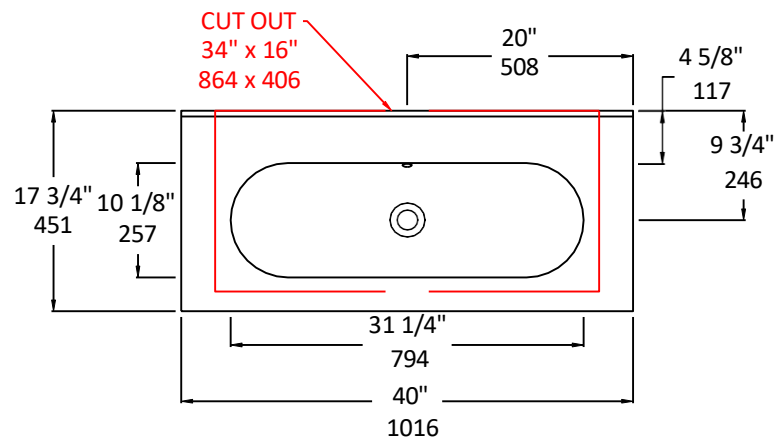

Specifications:

Installation:	Vanity-top
Exterior Dimensions:	40" w x 17 3/4" d x 5 3/4" h
Material:	Porcelain
Weight:	38 lbs
Overflow:	Yes
Finishes:	001 - White
Faucet Holes:	00 - no hole 01 - one centered hole 02 - two hole - center and right, 4" spread 03 - three hole, 8" spread
Cutout Size:	34" x 16" (template available upon request)
Faucet Hole Size:	∅ 1 3/8"
Drain Hole Size:	∅ 1 3/4"

Features:

- Porcelain sink with overflow

Codes + Standards:

- Meets and exceeds applicable national codes and standards

Recommended Items:

- Furniture
 - BRI-F-40 - Freestanding under-counter vanity with one drawer and an open shelf on the bottom
 - AQT-WB-40 - Wall-mount under-counter vanity with four drawers
- European drain with overflow
 - 7100-12
 - 7100-13OF
 - 7100-16OF

LACAVA reserves the right to revise any dimension or information on this sheet without notice. Dimensions are nominal and may vary within an industry accepted tolerance of 1/4". Drawings provided herein are meant to give the user an idea of the product and are not made to scale.