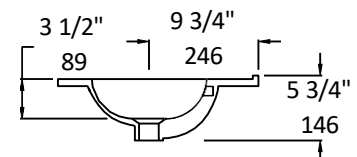

Specifications:

Installation:	Vanity-top
Exterior Dimensions:	40" w x 17 3/4" d x 5 3/4" h
Material:	Porcelain
Weight:	38 lbs
Overflow:	Yes
Finishes:	001 - White
Faucet Holes:	00 - no hole 01 - one centered hole 02 - two hole - center and right, 4" spread 03 - three hole, 8" spread
Cutout Size:	34" x 16" (template available upon request)
Faucet Hole Size:	∅ 1 3/8"
Drain Hole Size:	∅ 1 3/4"

LACAVA reserves the right to revise any dimension or information on this sheet without notice. Dimensions are nominal and may vary within an industry accepted tolerance of 1/4". Drawings provided herein are meant to give the user an idea of the product and are not made to scale.