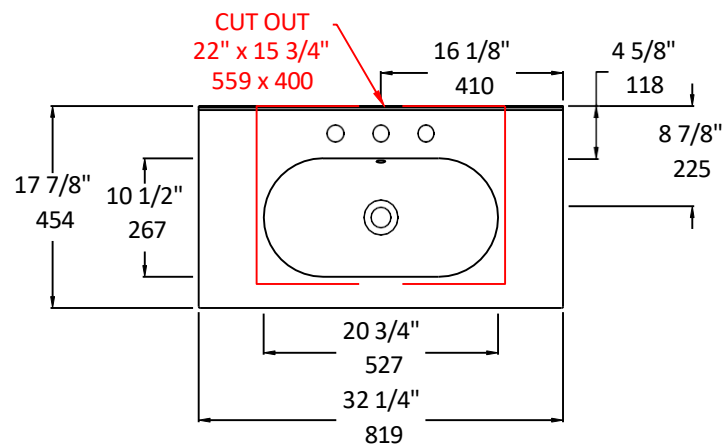

Specifications:

Installation:	Vanity-top
Exterior Dimensions:	32 1/4" w x 17 7/8" d x 6" h
Material:	Porcelain
Weight:	36 lbs
Overflow:	Yes
Finishes:	001 - White
Faucet Holes:	00 - no holes 01 - one centered hole 02 - two holes - center and right, 4" spread 03 - three holes, 8" spread
Cutout Size:	22" x 15 3/4" (template available upon request)
Faucet Hole Size:	Ø 1 3/8"
Drain Hole Size:	Ø 1 3/4"

Features:

- Porcelain sink with overflow

Codes + Standards:

- Meets and exceeds applicable national codes and standards

Recommended Items:

- Furniture
 - BRI-F-32 - Freestanding under-counter vanity with one drawer and an open shelf on the bottom
 - AQT-WB-32 - Wall-mount under-counter vanity with two drawers
- European drain with overflow
 - 7100-12
 - 7100-13OF
 - 7100-16OF

LACAVA reserves the right to revise any dimension or information on this sheet without notice. Dimensions are nominal and may vary within an industry accepted tolerance of 1/4". Drawings provided herein are meant to give the user an idea of the product and are not made to scale.