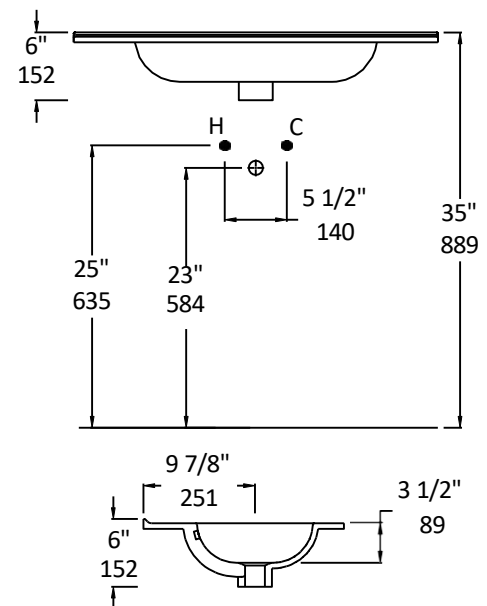

Specifications:

Installation:	Vanity-top
Exterior Dimensions:	32 1/4" w x 17 7/8" d x 6" h
Material:	Porcelain
Weight:	36 lbs
Overflow:	Yes
Finishes:	001 - White
Faucet Holes:	00 - no holes 01 - one centered hole 02 - two holes - center and right, 4" spread 03 - three holes, 8" spread
Cutout Size:	22" x 15 3/4" (template available upon request)
Faucet Hole Size:	Ø 1 3/8"
Drain Hole Size:	Ø 1 3/4"

Features:

- Porcelain sink with overflow

Codes + Standards:

- Meets and exceeds applicable national codes and standards

Recommended Items:

- Furniture
 - BRI-F-32 - Freestanding under-counter vanity with one drawer and an open shelf on the bottom
 - AQT-WB-32 - Wall-mount under-counter vanity with two drawers
- European drain with overflow
 - 7100-12
 - 7100-13OF
 - 7100-16OF

LACAVA reserves the right to revise any dimension or information on this sheet without notice. Dimensions are nominal and may vary within an industry accepted tolerance of 1/4". Drawings provided herein are meant to give the user an idea of the product and are not made to scale.