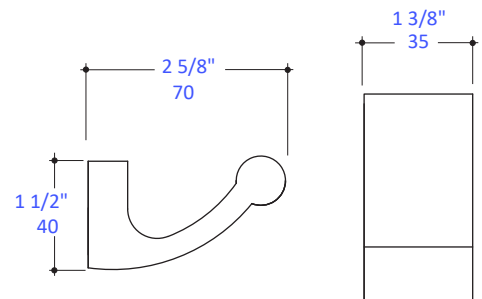

## Features:

---

- Wall-mount single robe hook
- Includes mounting hardware for concrete wall
- Weight capacity: 50 lbs (when installed with hardware to support the weight on the wall or surface material)

## Recommended Accessories:

---

- Item #8513: Wall-mount towel bar
- Item #8515: Wall-mount towel bar
- Item # 8520: Wall-mount towel ring
- Item #8516: Wall-mount toilet paper holder

LACAVA reserves the right to revise any dimension or information on this sheet without notice. Dimensions are nominal and may vary within an industry accepted tolerance of  $1/4''$ . Drawings provided herein are meant to give the user an idea of the product and are not made to scale. Location of plumbing is meant for reference, your specific application may vary.