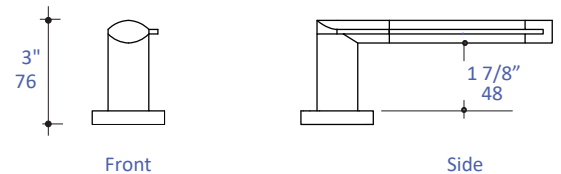

Features:

- Wall-mount toilet paper holder
- Includes mounting hardware
- Plated brass construction
- 1 lb

Finish Options:

- CR - polished chrome
- BB - brushed bronze
- BK - black chrome
- TN - titanium

Paper roll space width max. 5" (127mm)

Recommended Accessories:

- Item #9120: Wall-mount towel ring
- Item #9113: Robe hook
- Item #9101: Wall-mount towel bar
- Item #9106: Wall-mount double towel bar
- Item #9104: Wall-mount towel rack with a towel bar

LACAVA reserves the right to revise any dimension or information on this sheet without notice. Dimensions are nominal and may vary within an industry accepted tolerance of 1/4". Drawings provided herein are meant to give the user an idea of the product and are not made to scale. Location of plumbing is meant for reference, your specific application may vary.