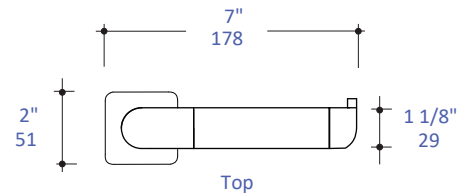

Features:

- Wall-mount toilet paper holder
- Includes mounting hardware
- Plated brass construction
- 1 lb

Finish Options:

- CR - polished chrome
- BB - brushed bronze
- BK - black chrome
- TN - titanium

Paper roll space width max. 5" (127mm)

Recommended Accessories:

- Item #9120: Wall-mount towel ring
- Item #9113: Robe hook
- Item #9101: Wall-mount towel bar
- Item #9106: Wall-mount double towel bar
- Item #9104: Wall-mount towel rack with a towel bar

LACAVA reserves the right to revise any dimension or information on this sheet without notice. Dimensions are nominal and may vary within an industry accepted tolerance of 1/4". Drawings provided herein are meant to give the user an idea of the product and are not made to scale. Location of plumbing is meant for reference, your specific application may vary.