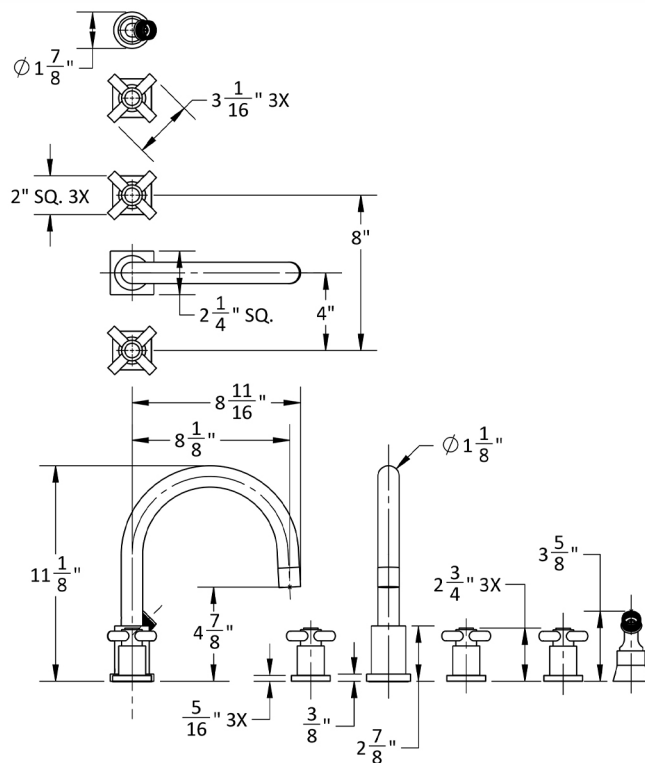

Contempo Uptown Roman Tub Set with Contempo Cross Handles - Square Escutcheons and Angled Handshower Holder

Model #: 9981-SQC-A-TRIM-

FEATURES:

- All brass roman deck mount tub set trim
- Any handshower can be used
- Quick connect/disconnect spout
- Swivel Spout includes full flow aerator
- Includes:
 - 3060-DS hose
 - 8029 angled handshower mount
 - 8019 deck mount sleeve
- Order handshower separately
- Spout Hole Size Min-Max: 1 1/8" - 1 3/4"
- Valve Hole Size Min-Max: 1 1/4" - 1 3/8"
- Requires J-6912-DIV-RGH rough in kit
- Square escutcheons only
- Not available in WH or JACLO=COLOR

SPECIFICATION DRAWING:

AVAILABLE HANDLES: