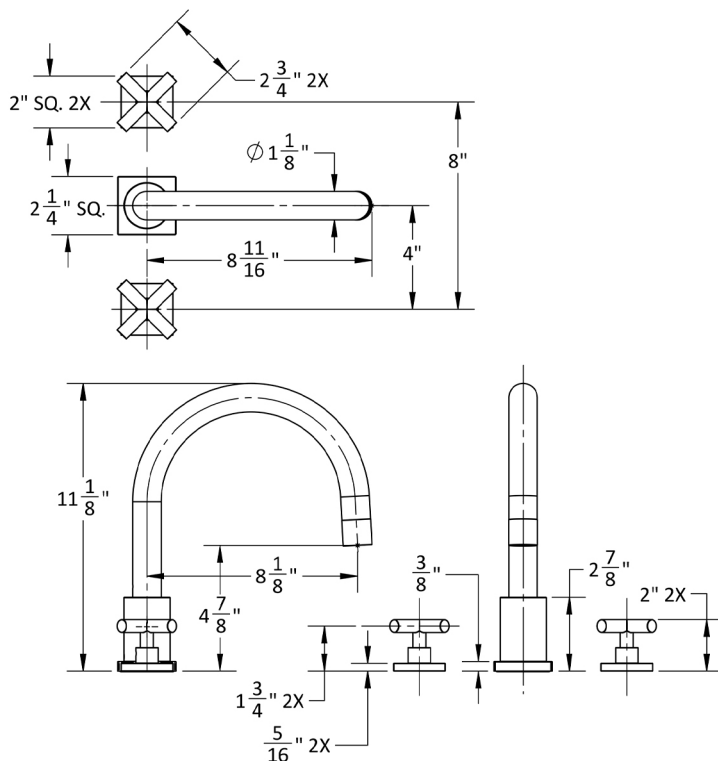

Contempo Uptown Roman Tub Set with Hub Base Cross Handles and Square Escutcheons

Model #: 9981-TSQ462-TRIM-

FEATURES:

- All brass roman deck mount tub set trim
- Quick connect/disconnect spout
- Swivel Spout includes full flow aerator
- Spout Hole Size Min-Max: 1 1/8" - 1 3/4"
- Valve Hole Size Min-Max: 1 1/4" - 1 3/8"
- Requires J-6912 rough in kit
- Square escutcheons only

SPECIFICATION DRAWING:

AVAILABLE HANDLES: