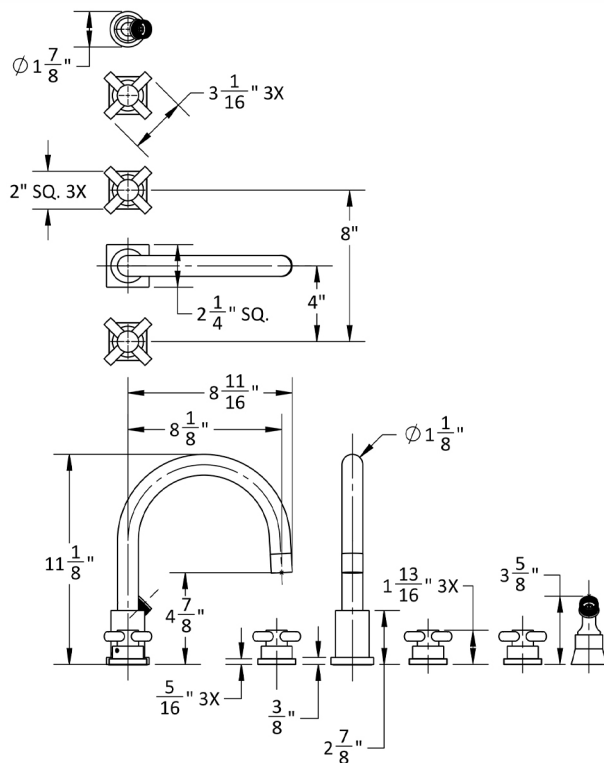

Contempo Uptown Roman Tub Set with Low Contempo Cross Handles - Square Escutcheons and Angled Handshower Holder

Model #: 9981-TSQ630-A-TRIM-

FEATURES:

- All brass roman deck mount tub set trim
- Any handshower can be used
- Quick connect/disconnect spout
- Swivel Spout includes full flow aerator
- Includes:
 - 3060-DS hose
 - 8029 angled handshower mount
 - 8019 deck mount sleeve
- Order handshower separately
- Spout Hole Size Min-Max: 1 1/8" - 1 3/4"
- Valve Hole Size Min-Max: 1 1/4" - 1 3/8"
- Requires J-6912-DIV-RGH rough in kit
- Square escutcheons only
- Not available in WH or JACLO=COLOR

SPECIFICATION DRAWING:

AVAILABLE HANDLES: