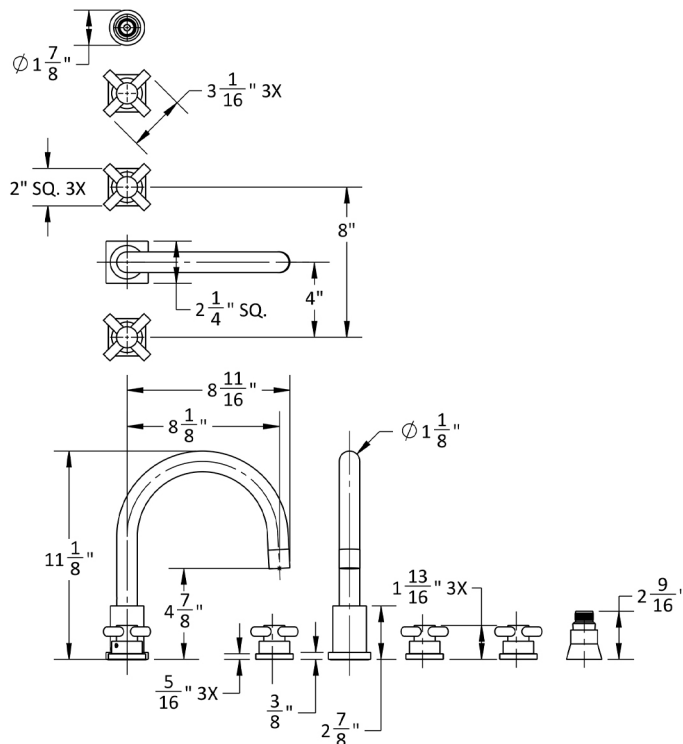

Contempo Uptown Roman Tub Set with Low Contempo Cross Handles - Square Escutcheons and Straight Handshower Holder

Model #: 9981-TSQ630-S-TRIM-

FEATURES:

- All brass roman deck mount tub set trim
- Any handshower can be used
- Quick connect/disconnect spout
- Swivel Spout includes full flow aerator
- Includes:
 - 3060-DS hose
 - 8030 straight handshower mount
 - 8019 deck mount sleeve
 - Order handshower separately
 - Spout Hole Size Min-Max: 1 1/8" - 1 3/4"
 - Valve Hole Size Min-Max: 1 1/4" - 1 3/8"
 - Requires J-6912-DIV-RGH rough in kit
 - Square escutcheons only
 - Not available in WH or JACLO=COLOR

SPECIFICATION DRAWING:

AVAILABLE HANDLES: