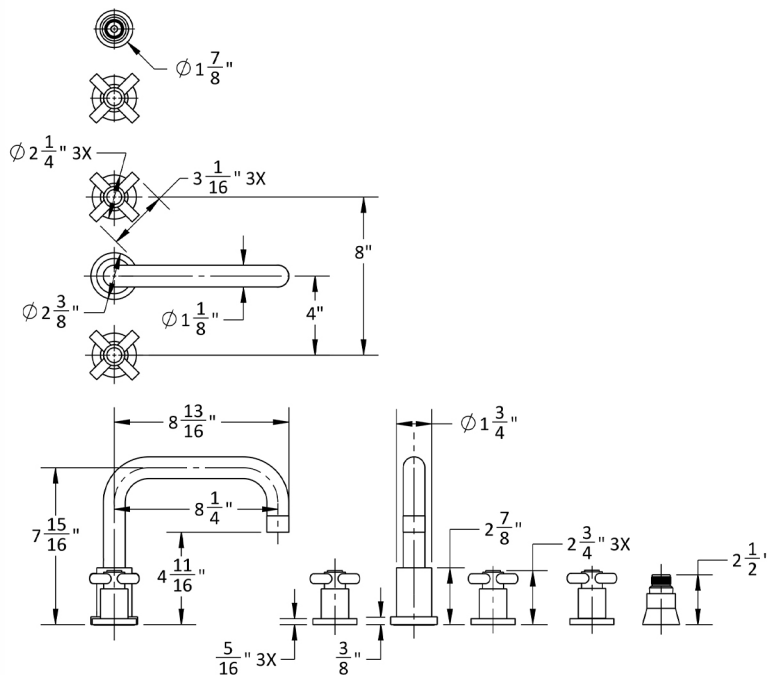

Contempo Downtown Roman Tub Set with Contempo High Cross Handles and Straight Handshower Holder

Model #: 9982-C-S-TRIM-

FEATURES:

- All brass roman deck mount tub set trim
- Any handshower can be used
- Quick connect/disconnect spout
- Swivel Spout includes full flow aerator
- Includes:
 - 3060-DS hose
 - 8029 angled handshower mount or 8030 straight handshower mount
 - 8019 deck mount sleeve
- Order handshower separately
- Spout Hole Size Min-Max: 1 1/8" - 1 3/4"
- Valve Hole Size Min-Max: 1 1/4" - 1 3/8"
- Requires J-6912-DIV-RGH rough in kit
- Round escutcheons only

SPECIFICATION DRAWING:

AVAILABLE HANDLES: