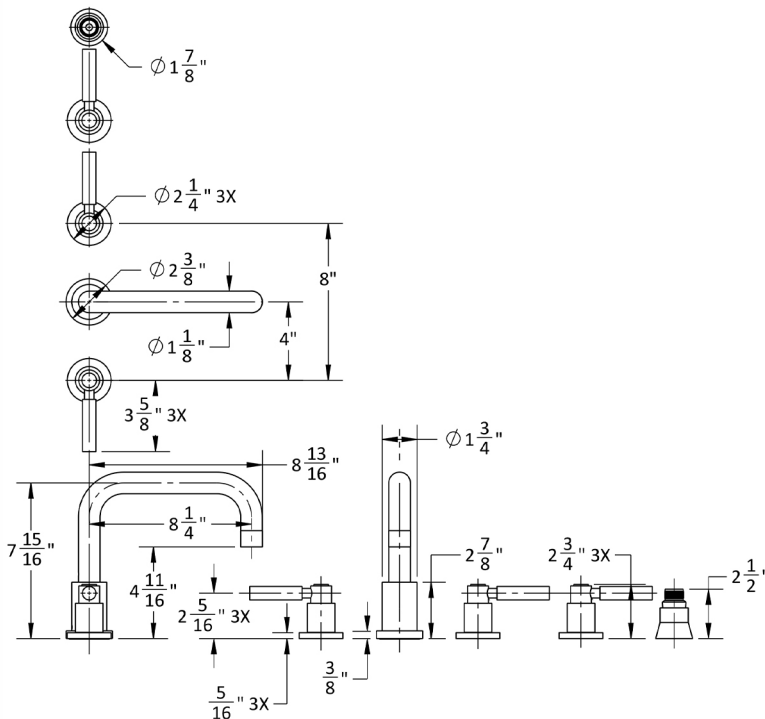

# Contempo Downtown Roman Tub Set with High Lever Handles and Straight Handshower Holder

**Model #: 9982-L-S-TRIM-**

**FEATURES:**

- All brass roman deck mount tub set trim
- Any handshower can be used
- Quick connect/disconnect spout
- Swivel Spout includes full flow aerator
- Includes:
  - 3060-DS hose
  - 8029 angled handshower mount or 8030 straight handshower mount
  - 8019 deck mount sleeve
- Order handshower separately
- Spout Hole Size Min-Max: 1 1/8" - 1 3/4"
- Valve Hole Size Min-Max: 1 1/4" - 1 3/8"
- Requires J-6912-DIV-RGH rough in kit
- Round escutcheons only

**SPECIFICATION DRAWING:**

**AVAILABLE HANDLES:**