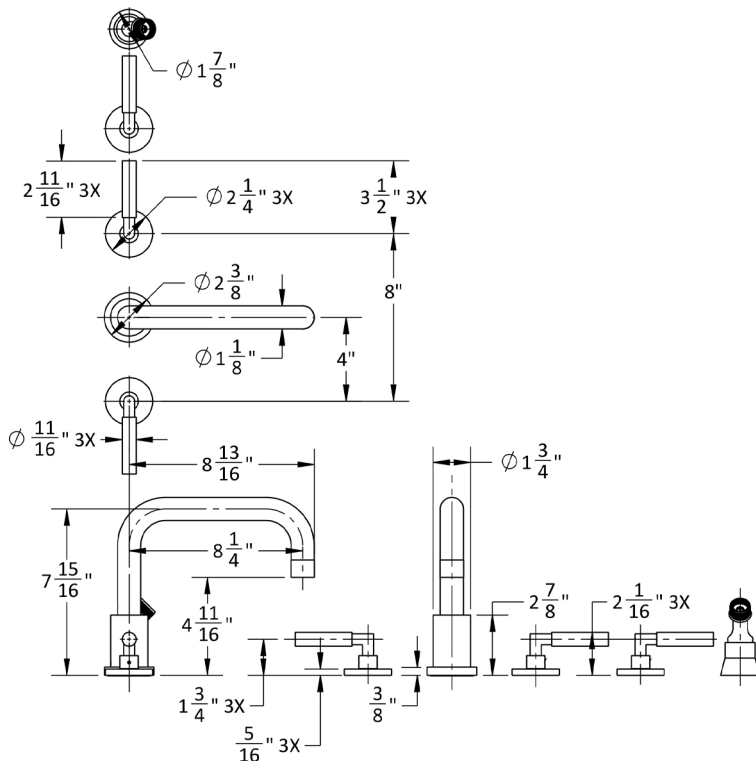

# Contempo Downtown Roman Tub Set with Hub Base Lever Handles and Angled Handshower Holder

**Model #: 9982-T459-A-TRIM-**

## FEATURES:

- All brass roman deck mount tub set trim
- Any handshower can be used
- Quick connect/disconnect spout
- Swivel Spout includes full flow aerator
- Includes:
  - 3060-DS hose
  - 8029 angled handshower mount or 8030 straight handshower mount
  - 8019 deck mount sleeve
- Order handshower separately
- Spout Hole Size Min-Max: 1 1/8" - 1 3/4"
- Valve Hole Size Min-Max: 1 1/4" - 1 3/8"
- Requires J-6912-DIV-RGH rough in kit
- Round escutcheons only

## SPECIFICATION DRAWING: