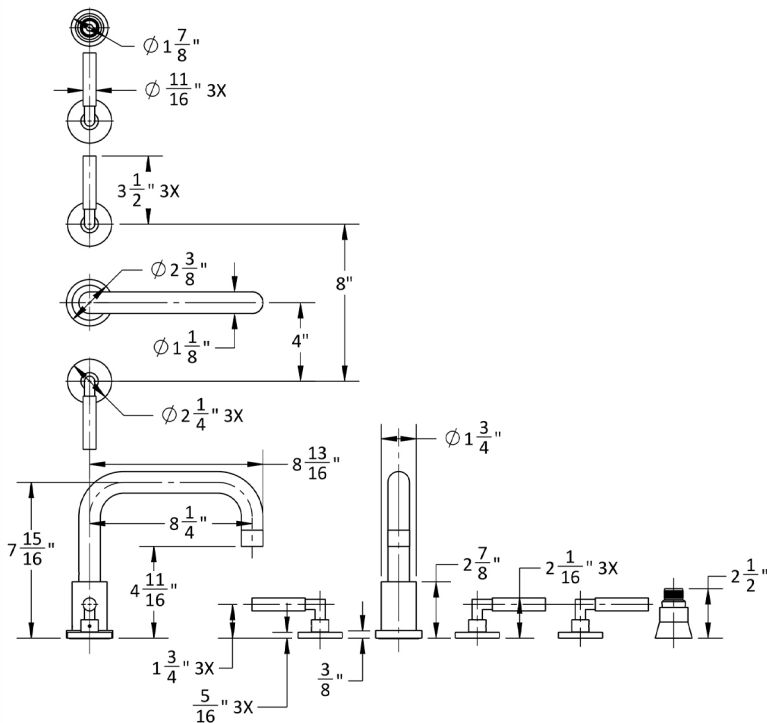

Contempo Downtown Roman Tub Set with Hub Base Lever Handles and Straight Handshower Holder

Model #: 9982-T459-S-TRIM-

FEATURES:

- All brass roman deck mount tub set trim
- Any handshower can be used
- Quick connect/disconnect spout
- Swivel Spout includes full flow aerator
- Includes:
 - 3060-DS hose
 - 8029 angled handshower mount or 8030 straight handshower mount
 - 8019 deck mount sleeve
- Order handshower separately
- Spout Hole Size Min-Max: 1 1/8" - 1 3/4"
- Valve Hole Size Min-Max: 1 1/4" - 1 3/8"
- Requires J-6912-DIV-RGH rough in kit
- Round escutcheons only

SPECIFICATION DRAWING:

AVAILABLE HANDLES: