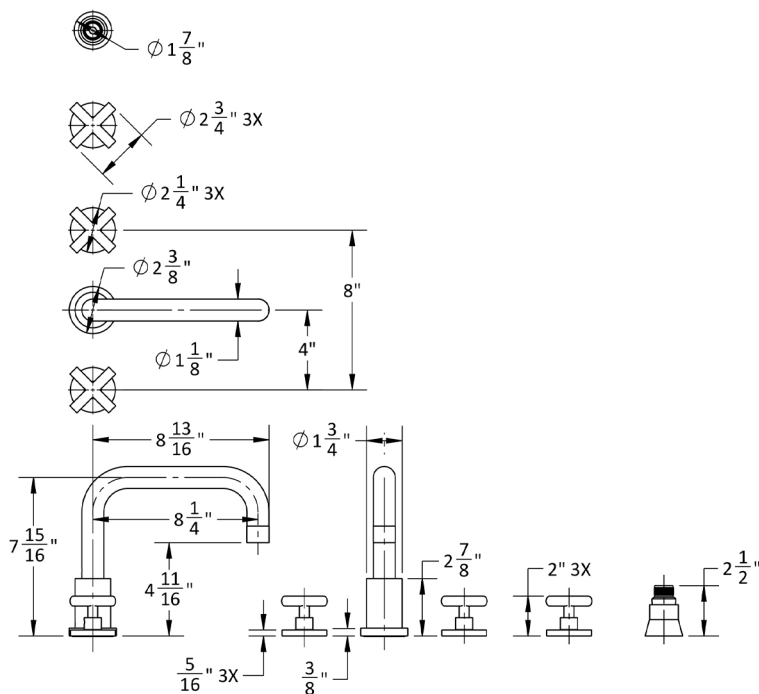

Contempo Downtown Roman Tub Set with Hub Base Cross Handles and Straight Handshower Holder

Model #: 9982-T462-S-TRIM-

FEATURES:

- All brass roman deck mount tub set trim
- Any handshower can be used
- Quick connect/disconnect spout
- Swivel Spout includes full flow aerator
- Includes:
 - 3060-DS hose
 - 8029 angled handshower mount or 8030 straight handshower mount
 - 8019 deck mount sleeve
- Order handshower separately
- Spout Hole Size Min-Max: 1 1/8" - 1 3/4"
- Valve Hole Size Min-Max: 1 1/4" - 1 3/8"
- Requires J-6912-DIV-RGH rough in kit
- Round escutcheons only

SPECIFICATION DRAWING:

AVAILABLE HANDLES: