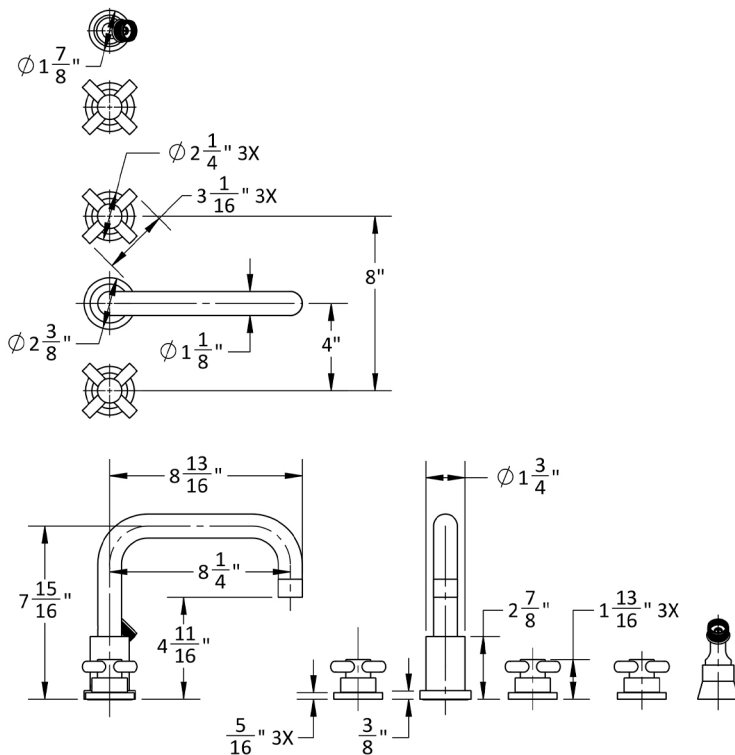

Contempo Downtown Roman Tub Set with Low Contempo Cross Handles and Angled Handshower Holder

Model #: 9982-T630-A-TRIM-

FEATURES:

- All brass roman deck mount tub set trim
- Any handshower can be used
- Quick connect/disconnect spout
- Swivel Spout includes full flow aerator
- Includes:
 - 3060-DS hose
 - 8029 angled handshower mount or 8030 straight handshower mount
 - 8019 deck mount sleeve
- Order handshower separately
- Spout Hole Size Min-Max: 1 1/8" - 1 3/4"
- Valve Hole Size Min-Max: 1 1/4" - 1 3/8"
- Requires J-6912-DIV-RGH rough in kit
- Round escutcheons only

SPECIFICATION DRAWING:

AVAILABLE HANDLES: