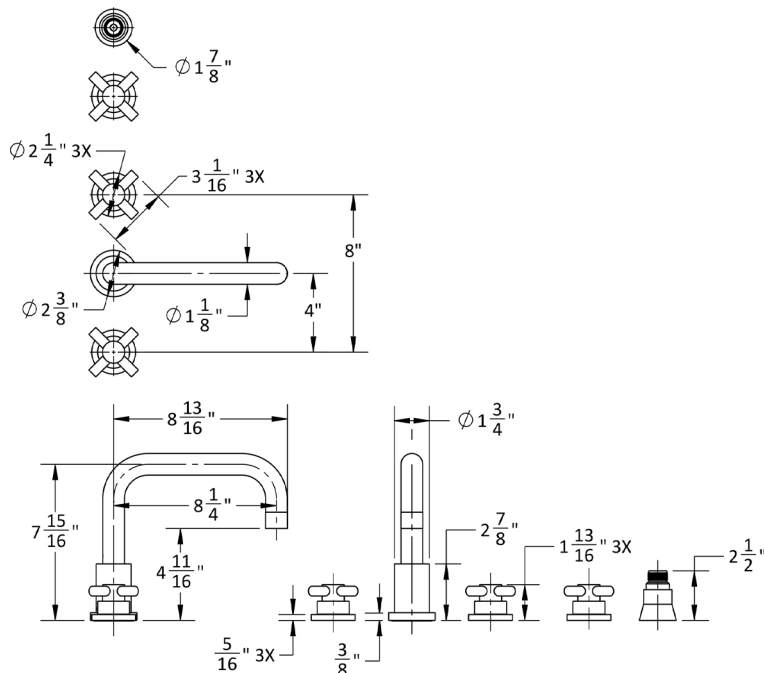

Contempo Downtown Roman Tub Set with Low Contempo Cross Handles and Straight Handshower Holder

Model #: 9982-T630-S-TRIM-

FEATURES:

- All brass roman deck mount tub set trim
- Any handshower can be used
- Quick connect/disconnect spout
- Swivel Spout includes full flow aerator
- Includes:
 - 3060-DS hose
 - 8029 angled handshower mount or 8030 straight handshower mount
 - 8019 deck mount sleeve
- Order handshower separately
- Spout Hole Size Min-Max: 1 1/8" - 1 3/4"
- Valve Hole Size Min-Max: 1 1/4" - 1 3/8"
- Requires J-6912-DIV-RGH rough in kit
- Round escutcheons only

SPECIFICATION DRAWING:

AVAILABLE HANDLES: