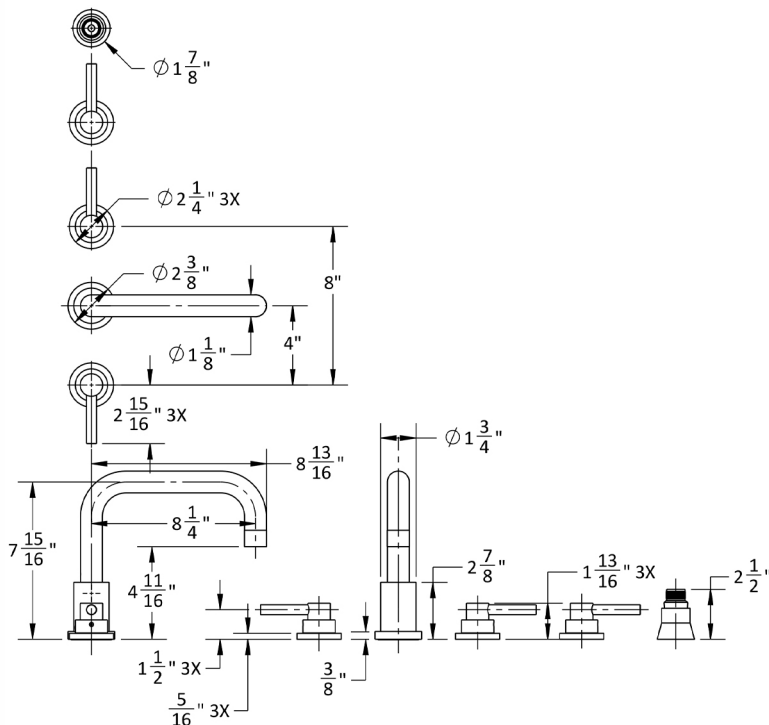

Contempo Downtown Roman Tub Set with Low Contempo Lever Handles and Straight Handshower Holder

Model #: 9982-T632-S-TRIM-

FEATURES:

- All brass roman deck mount tub set trim
- Any handshower can be used
- Quick connect/disconnect spout
- Swivel Spout includes full flow aerator
- Includes:
 - 3060-DS hose
 - 8029 angled handshower mount or 8030 straight handshower mount
 - 8019 deck mount sleeve
- Order handshower separately
- Spout Hole Size Min-Max: 1 1/8" - 1 3/4"
- Valve Hole Size Min-Max: 1 1/4" - 1 3/8"
- Requires J-6912-DIV-RGH rough in kit
- Round escutcheons only

SPECIFICATION DRAWING:

AVAILABLE HANDLES: