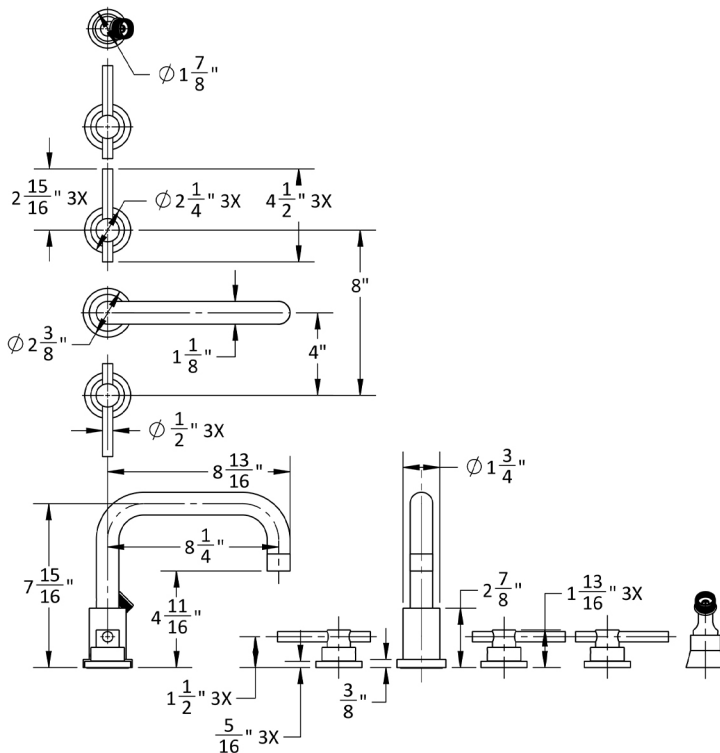

# Contempo Downtown Roman Tub Set with Peg Lever Handles and Angled Handshower Holder

**Model #: 9982-T638-A-TRIM-**

## FEATURES:

- All brass roman deck mount tub set trim
- Any handshower can be used
- Quick connect/disconnect spout
- Swivel Spout includes full flow aerator
- Includes:
  - 3060-DS hose
  - 8029 angled handshower mount or 8030 straight handshower mount
  - 8019 deck mount sleeve
- Order handshower separately
- Spout Hole Size Min-Max: 1 1/8" - 1 3/4"
- Valve Hole Size Min-Max: 1 1/4" - 1 3/8"
- Requires J-6912-DIV-RGH rough in kit
- Round escutcheons only

## SPECIFICATION DRAWING: