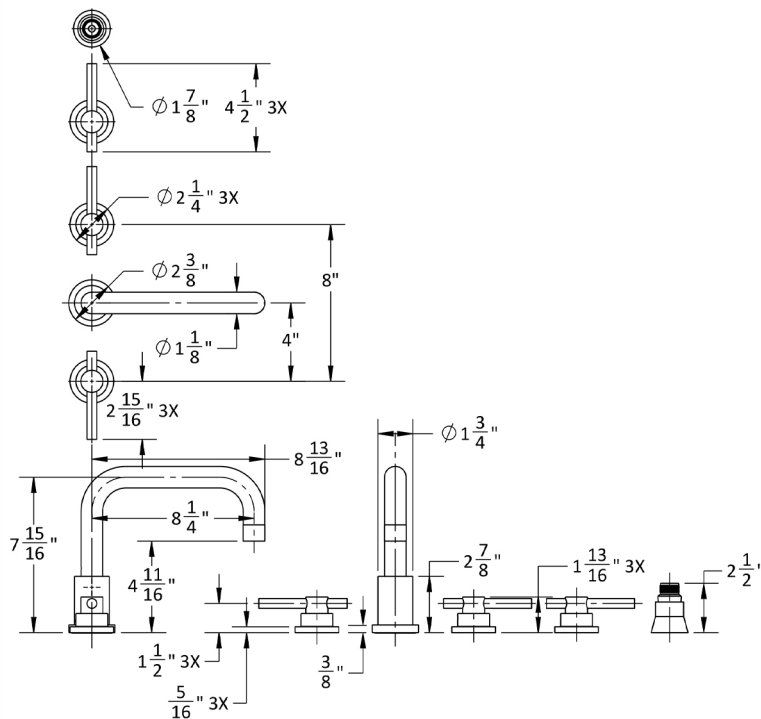

# Contempo Downtown Roman Tub Set with Peg Lever Handles and Straight Handshower Holder

**Model #: 9982-T638-S-TRIM-**

## FEATURES:

- All brass roman deck mount tub set trim
- Any handshower can be used
- Quick connect/disconnect spout
- Swivel Spout includes full flow aerator
- Includes:
  - 3060-DS hose
  - 8029 angled handshower mount or 8030 straight handshower mount
  - 8019 deck mount sleeve
- Order handshower separately
- Spout Hole Size Min-Max: 1 1/8" - 1 3/4"
- Valve Hole Size Min-Max: 1 1/4" - 1 3/8"
- Requires J-6912-DIV-RGH rough in kit
- Round escutcheons only

## SPECIFICATION DRAWING: