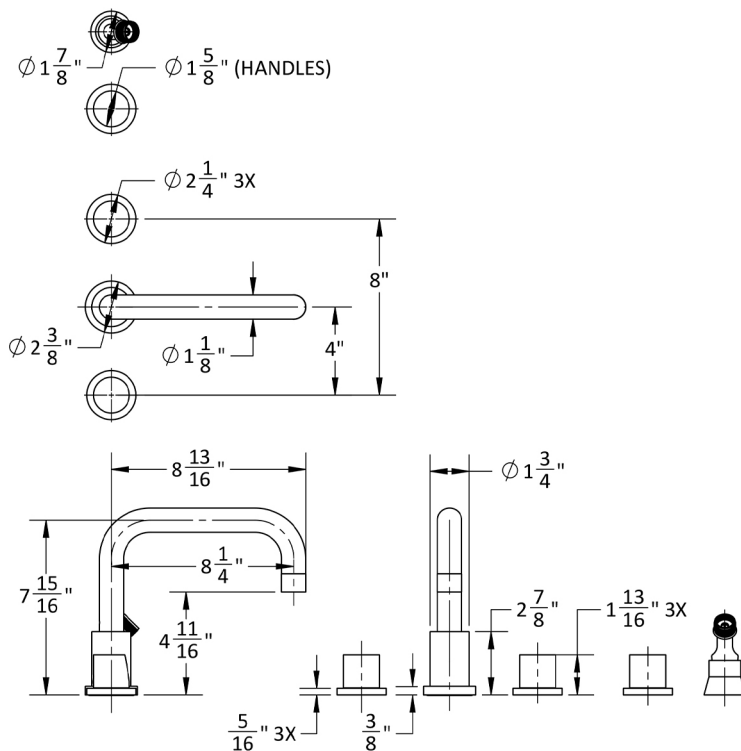

Contempo Downtown Roman Tub Set with Thumb Handles and Angled Handshower Holder

Model #: 9982-T672-A-TRIM-

FEATURES:

- All brass roman deck mount tub set trim
- Any handshower can be used
- Quick connect/disconnect spout
- Swivel Spout includes full flow aerator
- Includes:
 - 3060-DS hose
 - 8029 angled handshower mount or 8030 straight handshower mount
 - 8019 deck mount sleeve
- Order handshower separately
- Spout Hole Size Min-Max: 1 1/8" - 1 3/4"
- Valve Hole Size Min-Max: 1 1/4" - 1 3/8"
- Requires J-6912-DIV-RGH rough in kit
- Round escutcheons only

SPECIFICATION DRAWING:

AVAILABLE HANDLES: