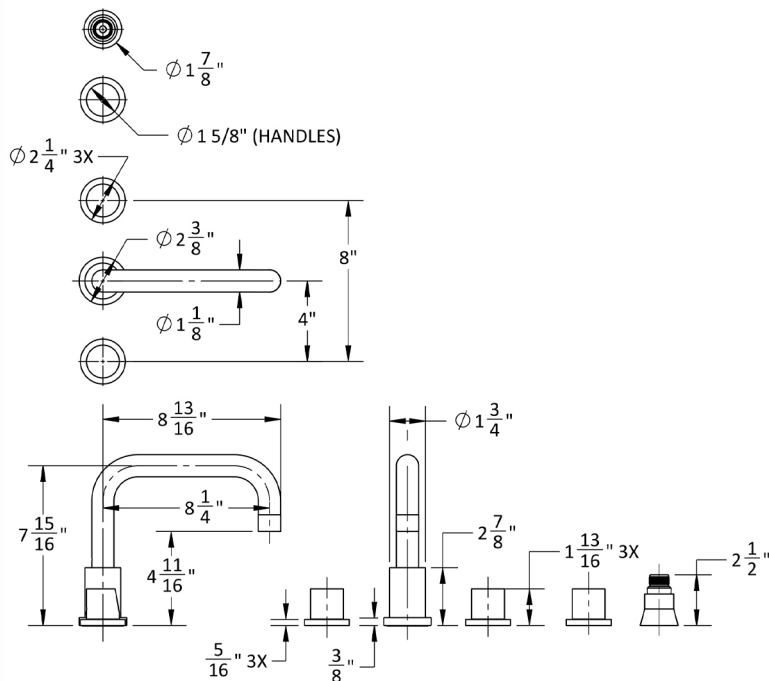

Contempo Downtown Roman Tub Set with Thumb Handles and Straight Handshower Holder

Model #: 9982-T672-S-TRIM-

FEATURES:

- All brass roman deck mount tub set trim
- Any handshower can be used
- Quick connect/disconnect spout
- Swivel Spout includes full flow aerator
- Includes:
 - 3060-DS hose
 - 8029 angled handshower mount or 8030 straight handshower mount
 - 8019 deck mount sleeve
- Order handshower separately
- Spout Hole Size Min-Max: 1 1/8" - 1 3/4"
- Valve Hole Size Min-Max: 1 1/4" - 1 3/8"
- Requires J-6912-DIV-RGH rough in kit
- Round escutcheons only

SPECIFICATION DRAWING:

AVAILABLE HANDLES: