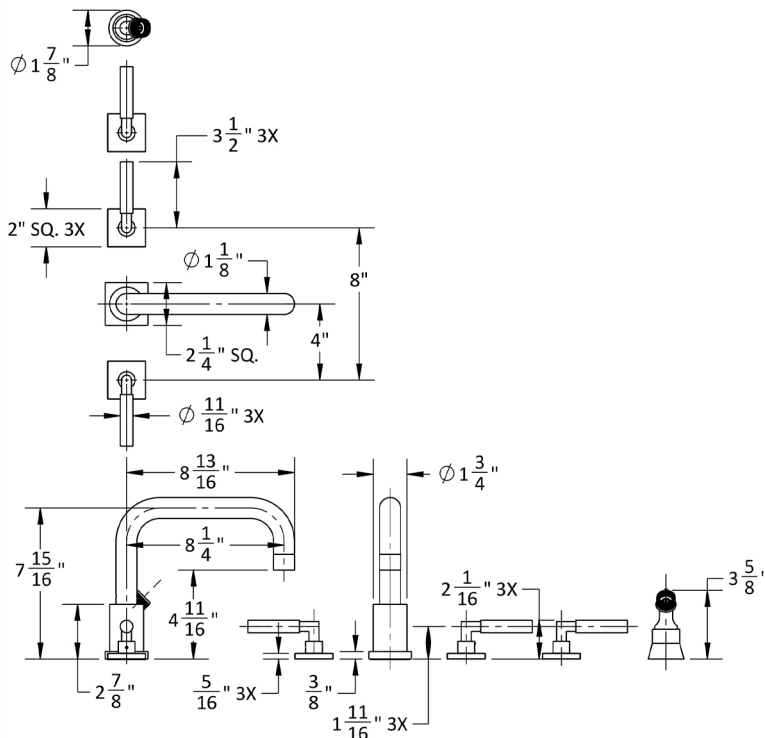

# Contempo Downtown Roman Tub Set with Hub Base Lever Handles - Square Escutcheons and Angled Handshower Holder

**Model #: 9983-TSQ459-A-TRIM-**

## FEATURES:

- All brass roman deck mount tub set trim
- Any handshower can be used
- Quick connect/disconnect spout
- Swivel Spout includes full flow aerator
- Includes:
  - 3060-DS hose
  - 8029 angled handshower mount or 8030 straight handshower mount
  - 8019 deck mount sleeve
- Order handshower separately
- Spout Hole Size Min-Max: 1 1/8" - 1 3/4"
- Valve Hole Size Min-Max: 1 1/4" - 1 3/8"
- Requires J-6912-DIV-RGH rough in kit
- Square escutcheons only

## SPECIFICATION DRAWING: