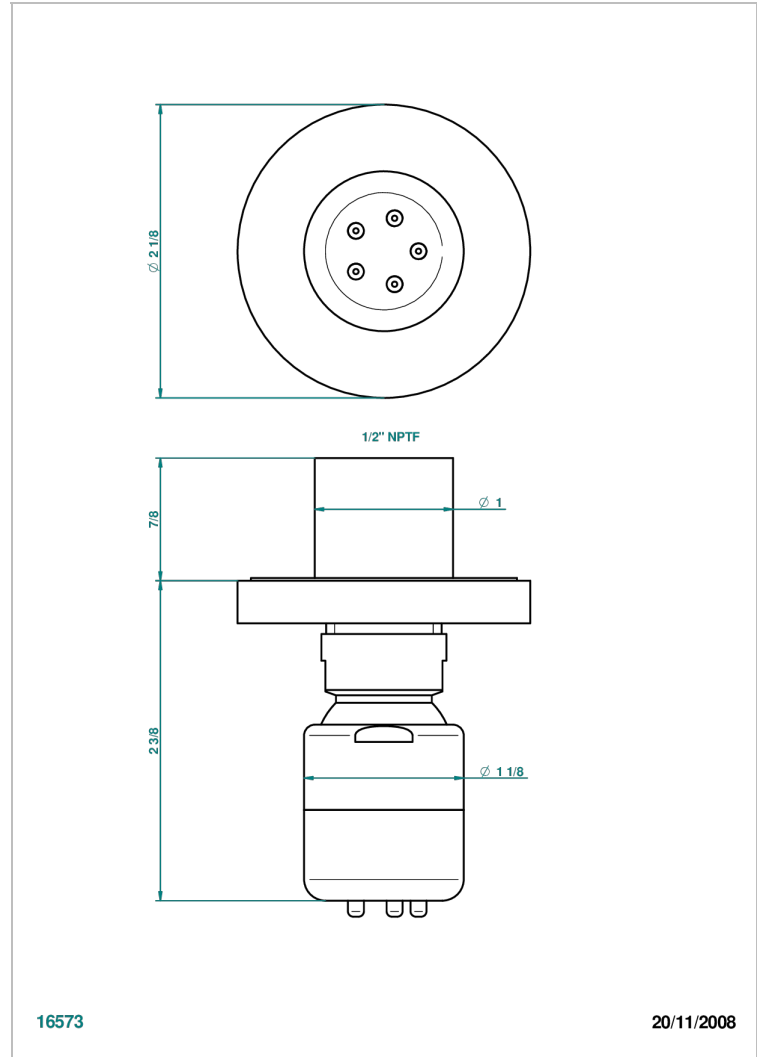

# MOSSI CLEAR CRYSTAL

A2N-290/BUS

Body spray 1/2" with Easyclean system

16573

20/11/2008

## CHARACTERISTIC

- Mossi clear crystal
- Body spray 1/2" with Easyclean system