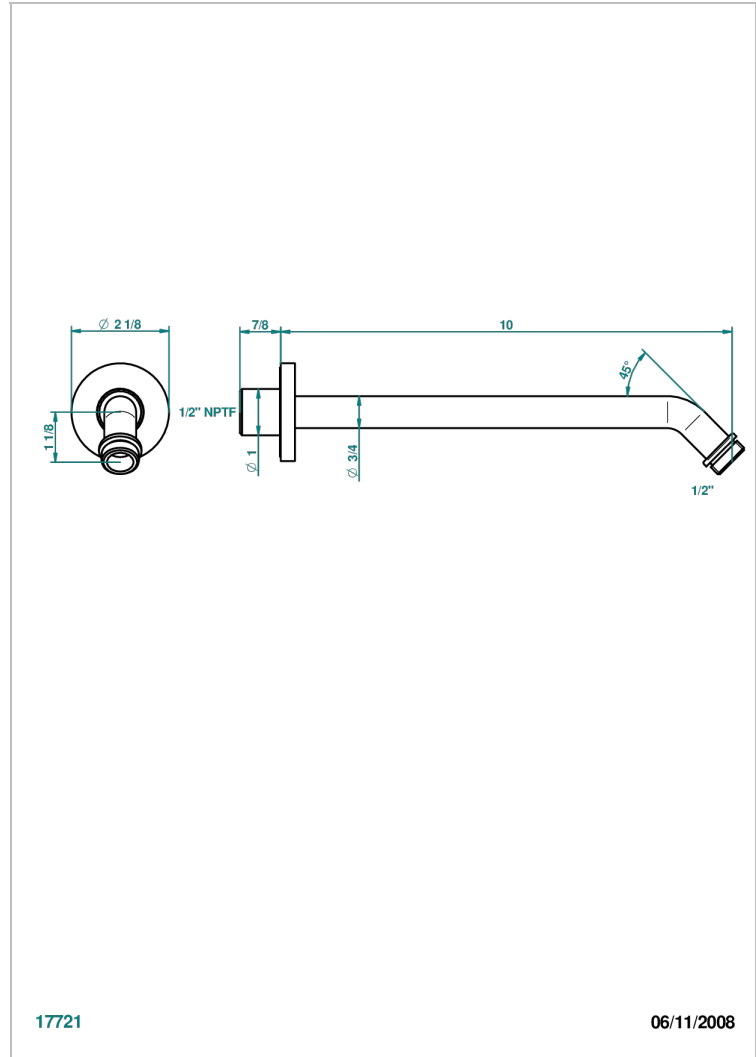

MOSSI CLEAR CRYSTAL

A2N-84/US

Horizontal shower arm, 45°, lg: 10"

THG[®]
PARIS

CHARACTERISTIC

- Mossi clear crystal
- Horizontal shower arm, 45°, lg: 10"

AVAILABLE FINITIONS

Blush PVD - H62
Brass color PVD - H49
Brown bronze color PVD - F33
Chrome polished - A02
Chrome polished / gold polished - G02
Copper antique matt, coated - H07