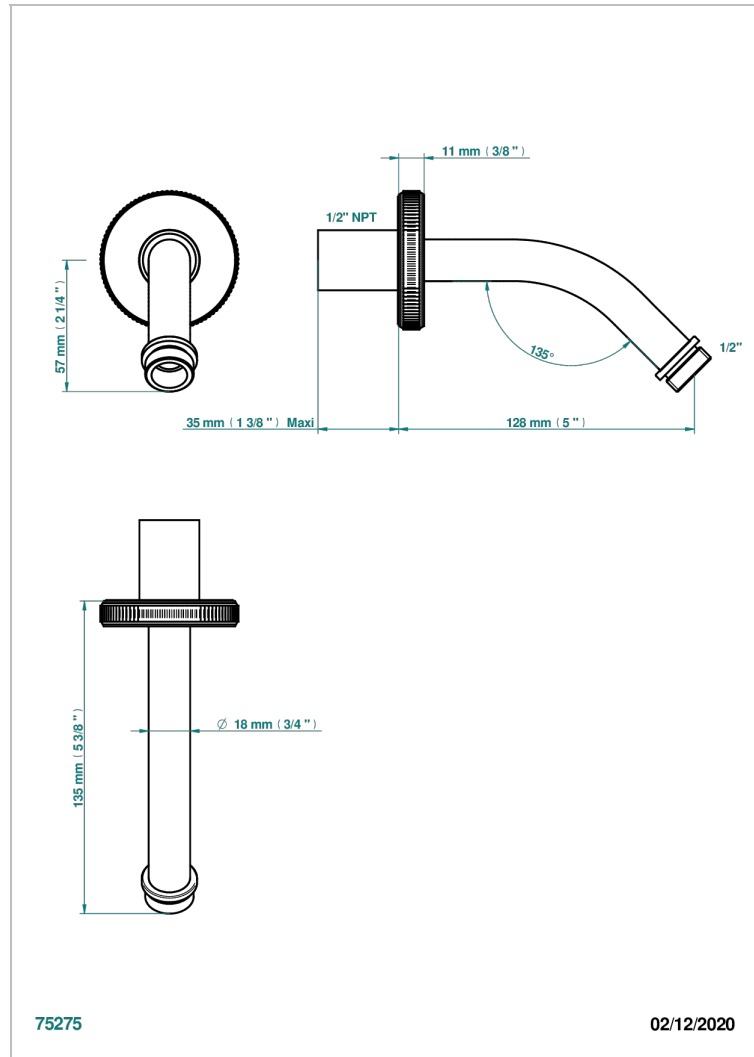

HIRONDELLES - GOLD STAMPED

A4L-82/US

Horizontal shower arm, 45°, lg: 4" 3/4

THG[®]
PARIS

CHARACTERISTIC

- Hironnelles - Gold stamped
- Horizontal shower arm, 45°, lg: 4" 3/4

AVAILABLE FINITIONS

Blush PVD - H62
Brass color PVD - H49
Brown bronze color PVD - F33
Chrome polished - A02
Copper antique matt, coated - H07
Gold color PVD - H52