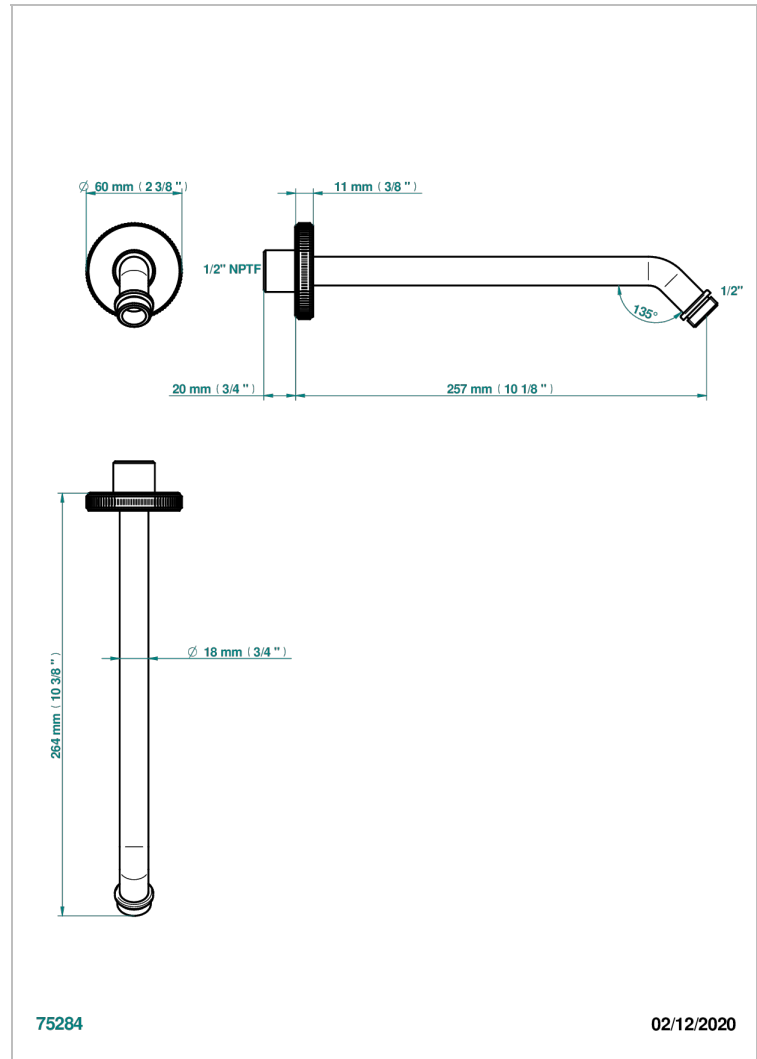

HIRONDELLES - GOLD STAMPED

A4L-84/US

Horizontal shower arm, 45°, lg: 10"

THG[®]
PARIS

CHARACTERISTIC

- Hironnelles - Gold stamped
- Horizontal shower arm, 45°, lg: 10"

AVAILABLE FINITIONS

Blush PVD - H62
Brass color PVD - H49
Brown bronze color PVD - F33
Chrome polished - A02
Copper antique matt, coated - H07
Gold color PVD - H52

Matt nickel color PVD - H56
Nickel antique / Sovereign - H28
Nickel color PVD - H55
Nickel polished - B01
Silver polished, antique - H03
Soft gold - F30

Soft matt gold - F31
Umber PVD - H66