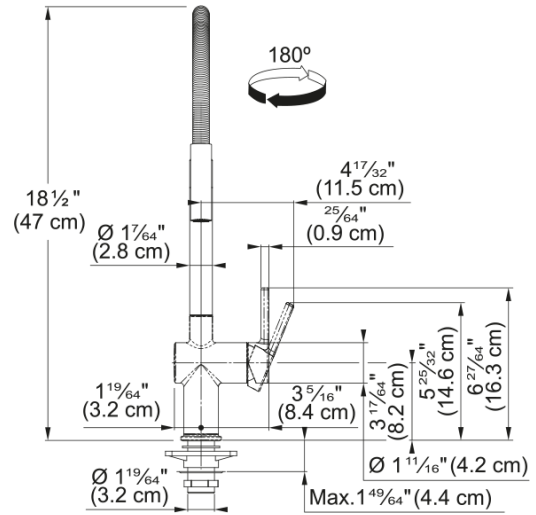

Active Semi-Pro Faucet - ACT-SP-MBK | 115.0688.970

Active Semi-Pro 18.5 inch Single Handle Faucet in Matte Black. Sleek and functional. The Active Semi-pro faucet is ideal for any style kitchen with a simplistic look. The pull-down spout can reach every corner of the sink, and the sprayer firmly connects back into place. Franke's Active faucets focus on elements from the eco-design, such as sustainable materials, quality, and durability, to deliver exceptional functionality and reduced environmental impact. Thanks to its built-in feature, the ECO Cartridge, the Active faucet range can limit the consumption of water and energy. ADA and AB100 compliant.

Aspect

Spout type	S - semi-professional
Product color	Matte black
Type of material	Brass
Flexible pullout hose material	Metal
Spray head material	Brass

Product Dimensions

Faucet hole diameter	35 mm
Cartridge dimension	35 mm

Installation

Mounting type	Shank
Water supply hose connection	3/8"
Water supply hose length	31.50 in

Product specifications

Pressure	High pressure
Faucet type	Spray
Faucet operation	Side lever
Faucet rotation	360°