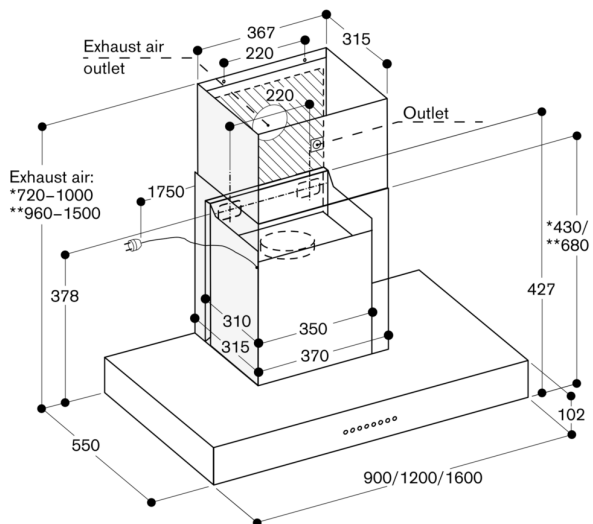

AD442022

Chimney

AD442022

- Length: 33 7/8"
- Length: 33 7/8"

* With exhaust air duct cover AD 442 012 suitable for ceiling heights from 2.35 m to 2.60 m.

** With exhaust air duct cover AD 442 022 suitable for ceiling heights from 2.60 m to 3.10 m; measurements refer to a 1.60 m distance between floor and lower chimney edge.