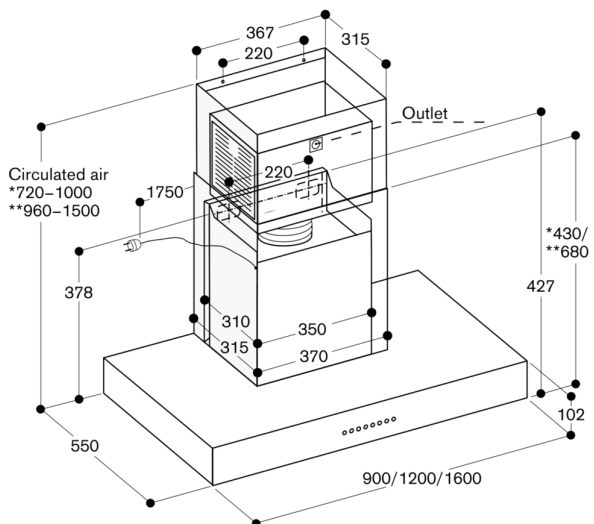

AD442122

Chimney

AD442122

- Length: 33 7/8"
- Length: 33 7/8"

* With air recirculation duct cover AD 442 112 suitable for ceiling heights from 2.35 m to 2.60 m.

** With air recirculation duct cover AD 442 122 suitable for ceiling heights from 2.60 m to 3.10 m; measurements refer to a 1.60 m distance between floor and lower chimney edge.