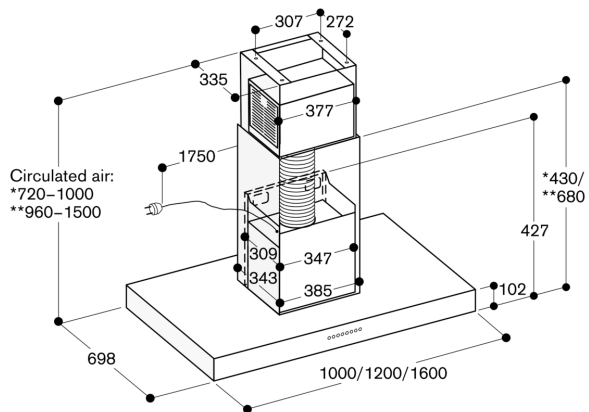

AD442126

Chimney

AD442126

- Length: 33 7/8"
- Length: 33 7/8"

- * With air recirculation duct cover AD 442 116 suitable for ceiling heights from 2.35 m to 2.60 m.
- ** With air recirculation duct cover AD 442 122 suitable for ceiling heights from 442.126 m to 3.10 m; measurements refer to a 1.60 m distance between floor and lower chimney edge.