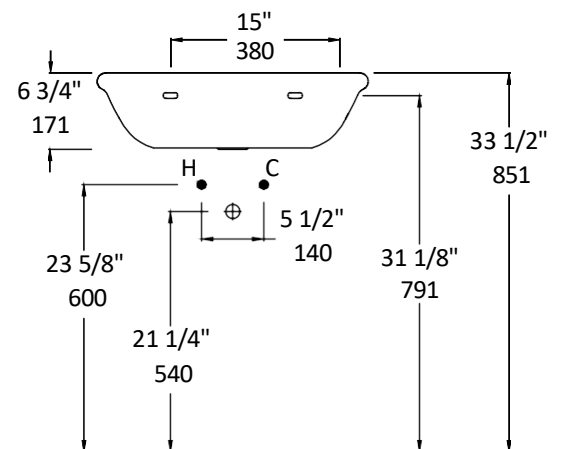

Specifications:

Installation:	Wall-mount
Exterior Dimensions:	23 7/8" w x 17 1/2" d x 6 3/4" h
Material:	Porcelain
Weight:	36 lbs
Overflow:	Yes
Finishes:	001 - White
Faucet Holes:	01 - one centered hole 02 - two hole - center and right, 4" spread 03 - three hole, 8" spread
Faucet Hole Size:	Ø 1 3/8"
Drain Hole Size:	Ø 1 3/4"

LACAVA reserves the right to revise any dimension or information on this sheet without notice. Dimensions are nominal and may vary within an industry accepted tolerance of 1/4". Drawings provided herein are meant to give the user an idea of the product and are not made to scale.