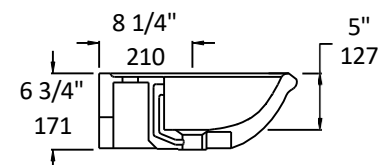

Specifications:

Installation:	Wall-mount
Exterior Dimensions:	23 7/8" w x 17 1/2" d x 6 3/4" h
Material:	Porcelain
Weight:	36 lbs
Overflow:	Yes
Finishes:	001 - White
Faucet Holes:	01 - one centered hole 02 - two hole - center and right, 4" spread 03 - three hole, 8" spread
Faucet Hole Size:	Ø 1 3/8"
Drain Hole Size:	Ø 1 3/4"

LACAVA reserves the right to revise any dimension or information on this sheet without notice. Dimensions are nominal and may vary within an industry accepted tolerance of 1/4". Drawings provided herein are meant to give the user an idea of the product and are not made to scale.