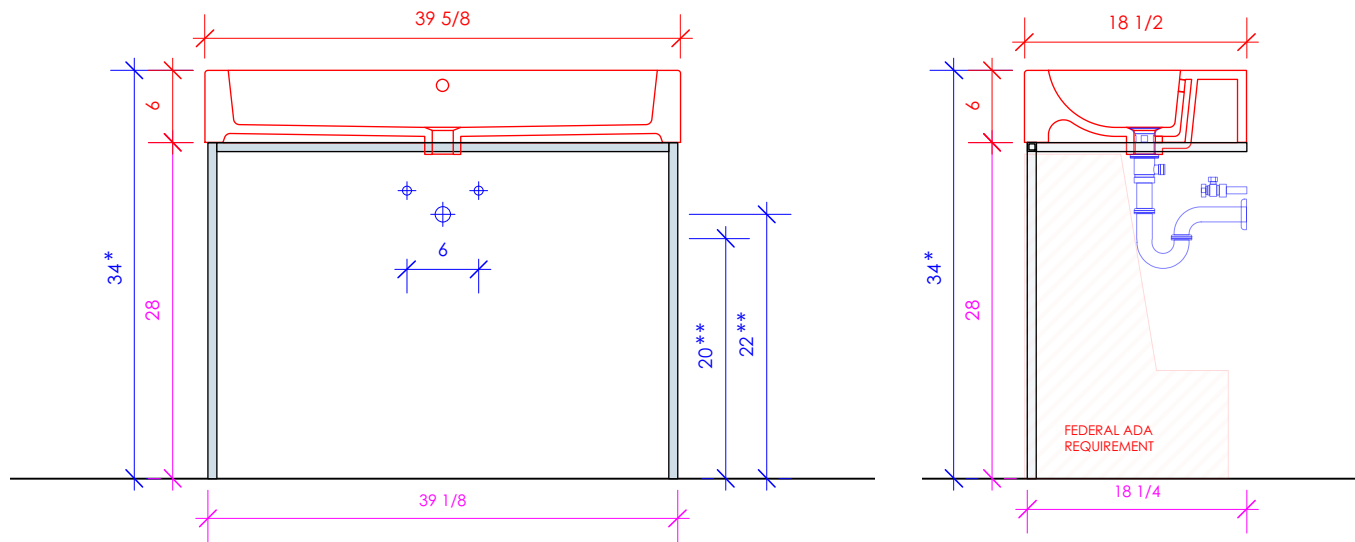

LACAVA

AQUAGRANDE ADA

AQG-ADA-40

* Recommended installation height
** Recommended plumbing location

FEATURES:

- FLOOR STANDING CONSOLE VANITY
- CAN BE ADA COMPLIANT WHEN INSTALLED CORRECTLY
- WELDED METAL CONSOLE
- USED WITH 5460 SINK (SOLD SEPARATELY)
- MOUNTING: PREDRILLED HOLES IN METAL SPANS
(SEE FURNITURE MANUAL)
- PROUDLY HANDMADE IN THE USA

1/2" THICKNESS

LACAVA reserves the right to revise any dimension or information on this sheet without notice. Dimensions are nominal and may vary within an industry accepted tolerance of 1/4". Cabinets with 'vanity top' sinks are made to the matching sink and dimensions may vary. LACAVA is not responsible for any cutouts, countertops, or furniture made without the actual product or template. Differences in color, grain, appearance, and texture are inherent in all natural woodwork and should be expected. Variances in these qualities are not deemed manufacturing defects and will not be accepted as valid reasons for return or exchanges. Plumbing specifications are only a guideline and may need alteration based on application.