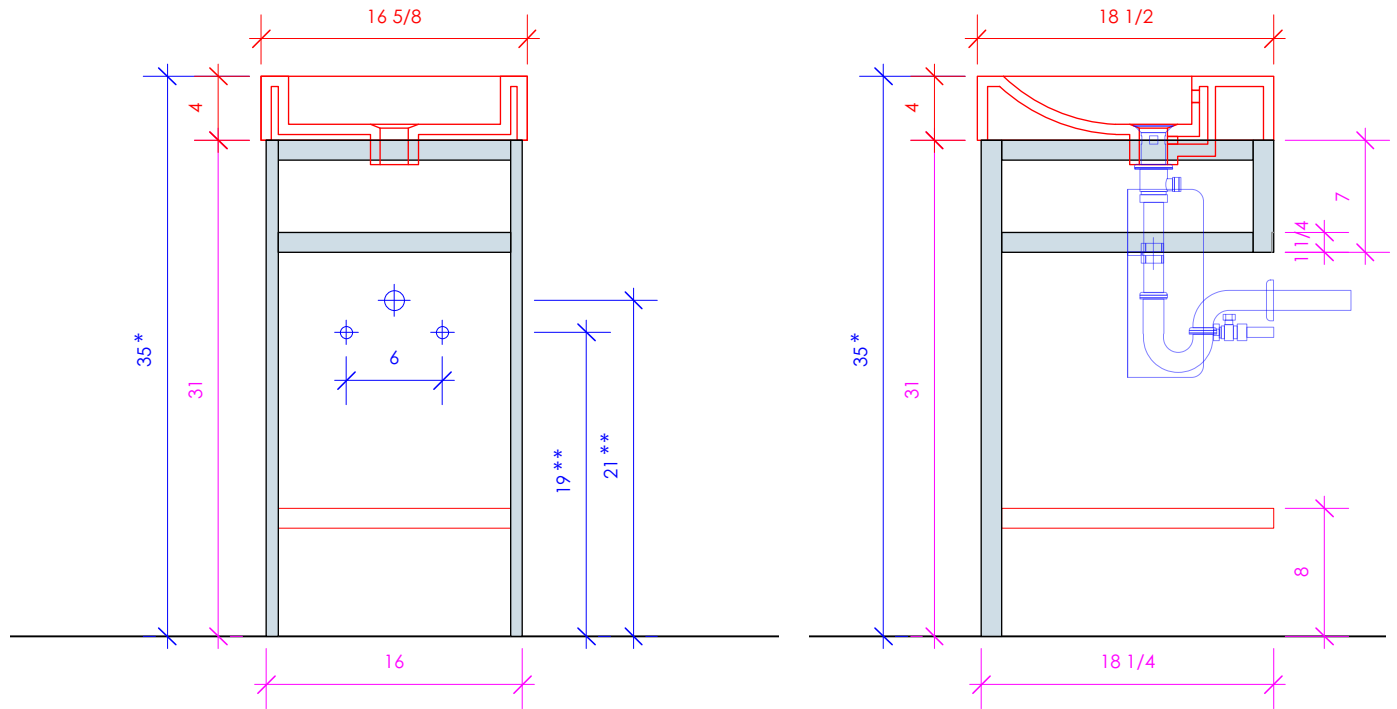

LACAVA

AQUAGRANDE

AQG-BX-17

* Recommended installation height
** Recommended plumbing location

FEATURES:

- FLOOR STANDING CONSOLE VANITY
- WELDED METAL CONSOLE
- ADD ON SHELF **CSS** AVAILABLE (SOLD SEPARATELY)
- USED WITH **5066A** SINK (SOLD SEPARATELY)
- MOUNTING: PREDRILLED HOLES IN METAL SPANS
(SEE FURNITURE MANUAL)
- PROUDLY HANDMADE IN THE USA

1/2" THICKNESS

LACAVA reserves the right to revise any dimension or information on this sheet without notice. Dimensions are nominal and may vary within an industry accepted tolerance of 1/4". Cabinets with 'vanity top' sinks are made to the matching sink and dimensions may vary. LACAVA is not responsible for any cutouts, countertops, or furniture made without the actual product or template. Differences in color, grain, appearance, and texture are inherent in all natural woodwork and should be expected. Variances in these qualities are not deemed manufacturing defects and will not be accepted as valid reasons for return or exchanges. Plumbing specifications are only a guideline and may need alteration based on application.