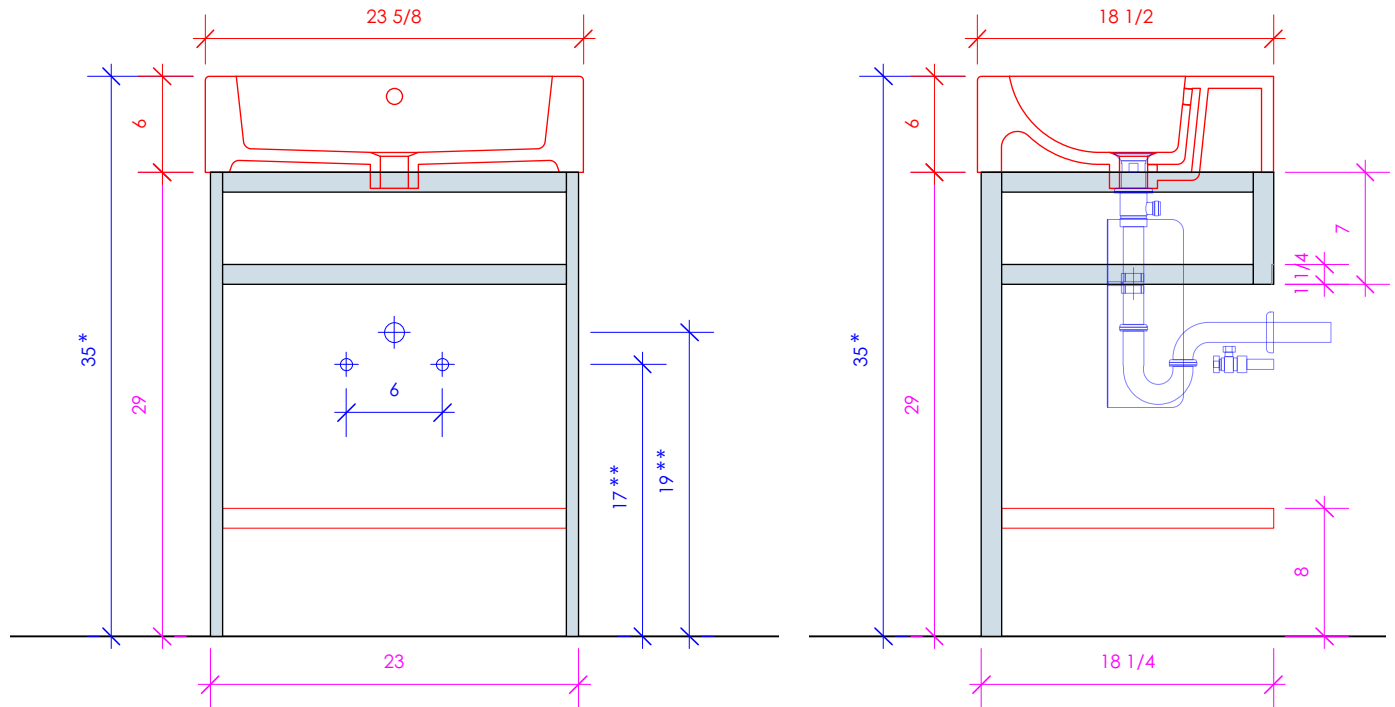

LACAVA

AQUAGRANDE

AQG-BX-24

* Recommended installation height
** Recommended plumbing location

FEATURES:

- FLOOR STANDING CONSOLE VANITY
- WELDED METAL CONSOLE
- ADD ON SHELF **CSS** AVAILABLE (SOLD SEPARATELY)
- USED WITH **5464** SINK (SOLD SEPARATELY)
- MOUNTING: PREDRILLED HOLES IN METAL SPANS
(SEE FURNITURE MANUAL)
- PROUDLY HANDMADE IN THE USA

1/2" THICKNESS

LACAVA reserves the right to revise any dimension or information on this sheet without notice. Dimensions are nominal and may vary within an industry accepted tolerance of 1/4". Cabinets with 'vanity top' sinks are made to the matching sink and dimensions may vary. LACAVA is not responsible for any cutouts, countertops, or furniture made without the actual product or template. Differences in color, grain, appearance, and texture are inherent in all natural woodwork and should be expected. Variances in these qualities are not deemed manufacturing defects and will not be accepted as valid reasons for return or exchanges. Plumbing specifications are only a guideline and may need alteration based on application.