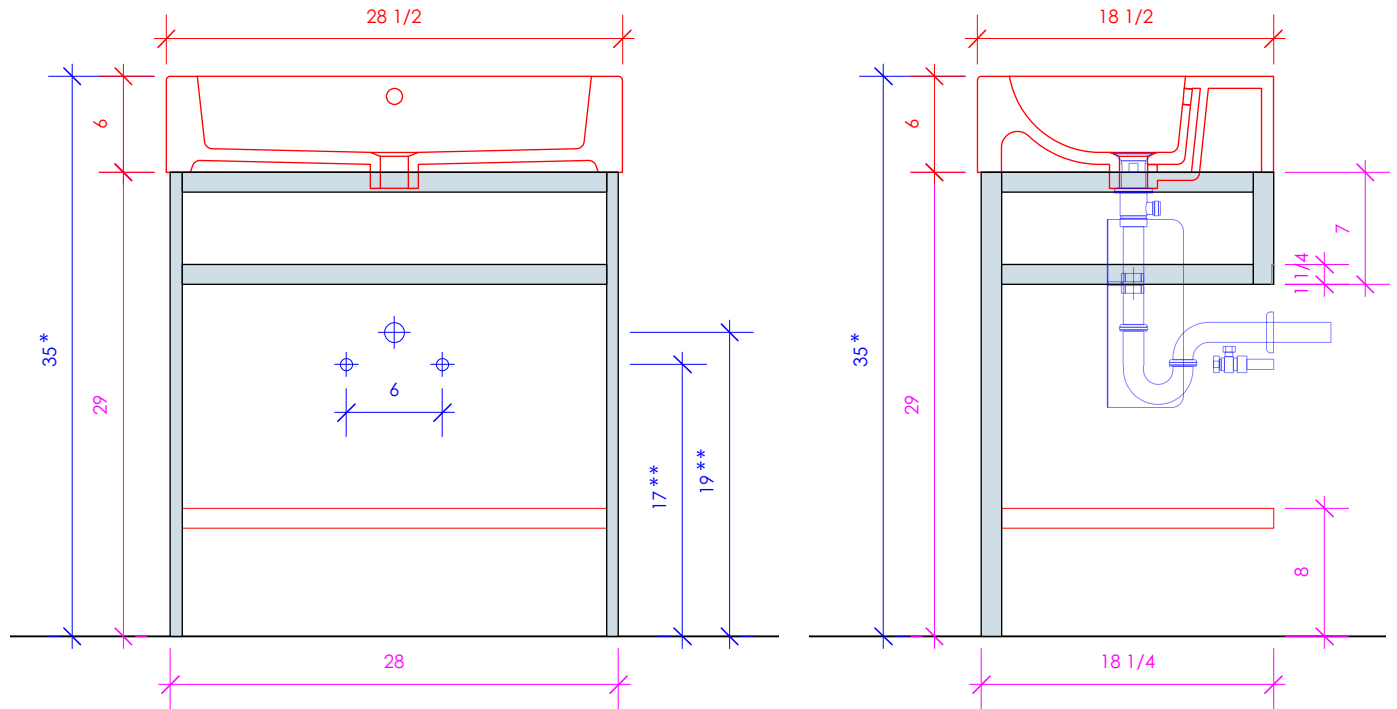

## AQUAGRANDE

AQG-BX-29

\* Recommended installation height  
\*\* Recommended plumbing location