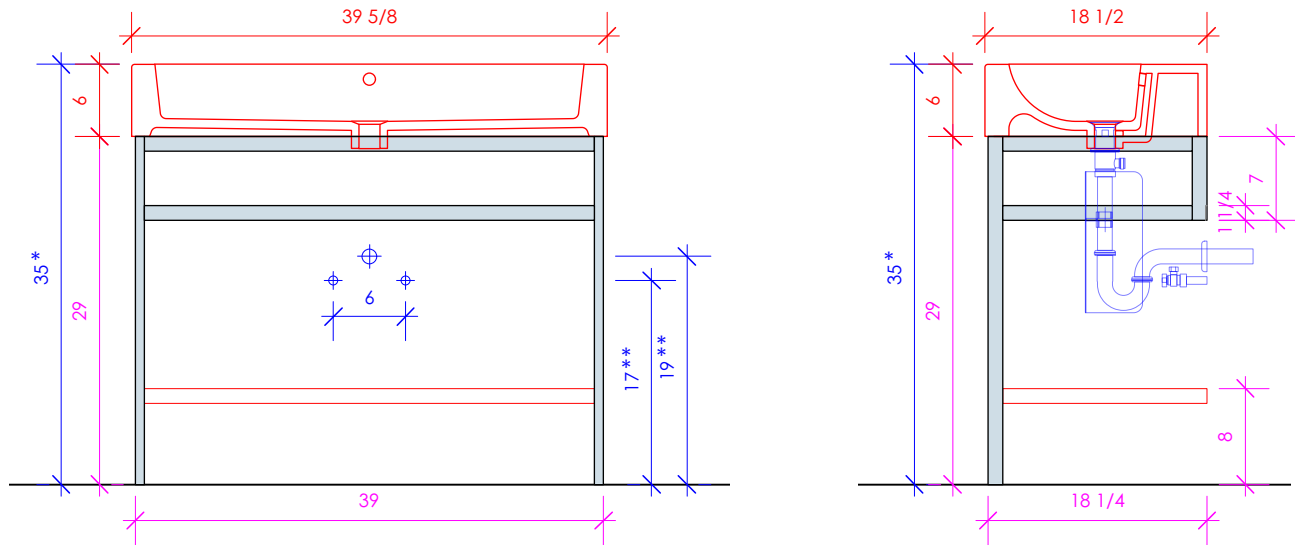

LACAVA

AQUAGRANDE

AQG-BX-40

* Recommended installation height
** Recommended plumbing location

FEATURES:

- FLOOR STANDING CONSOLE VANITY
- WELDED METAL CONSOLE
- ADD ON SHELF **CSS** AVAILABLE (SOLD SEPARATELY)
- USED WITH **5460** SINK (SOLD SEPARATELY)
- MOUNTING: PREDRILLED HOLES IN METAL SPANS
(SEE FURNITURE MANUAL)
- PROUDLY HANDMADE IN THE USA

1/2" THICKNESS

LACAVA reserves the right to revise any dimension or information on this sheet without notice. Dimensions are nominal and may vary within an industry accepted tolerance of 1/4". Cabinets with 'vanity top' sinks are made to the matching sink and dimensions may vary. LACAVA is not responsible for any cutouts, countertops, or furniture made without the actual product or template. Differences in color, grain, appearance, and texture are inherent in all natural woodwork and should be expected. Variances in these qualities are not deemed manufacturing defects and will not be accepted as valid reasons for return or exchanges. Plumbing specifications are only a guideline and may need alteration based on application.