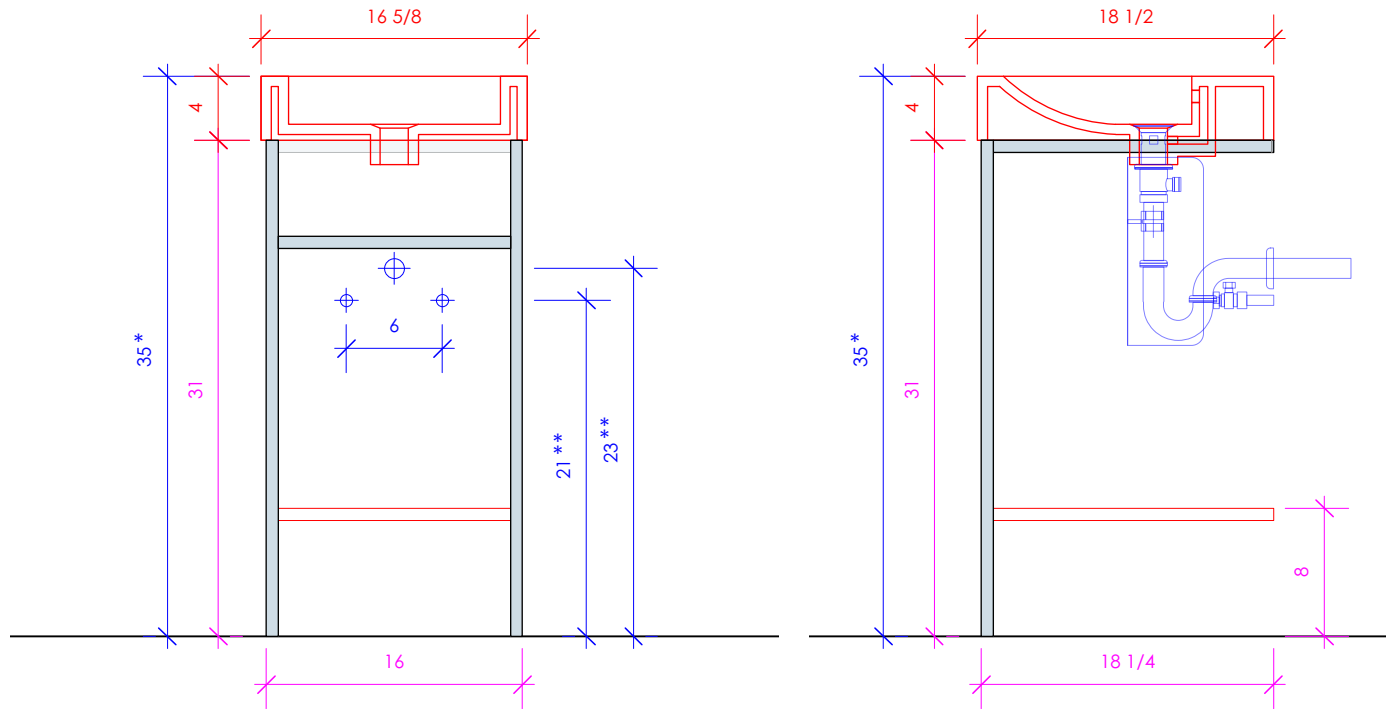

LACAVA

AQUAGRANDE

AQG-FR-17

* Recommended installation height
** Recommended plumbing location

FEATURES:

- FLOOR STANDING CONSOLE VANITY
- WELDED METAL CONSOLE
- ADD ON SHELF **CSS** AVAILABLE (SOLD SEPARATELY)
- USED WITH **5066A** SINK (SOLD SEPARATELY)
- MOUNTING: PREDRILLED HOLES IN METAL SPANS
(SEE FURNITURE MANUAL)
- PROUDLY HANDMADE IN THE USA

1/2" THICKNESS

LACAVA reserves the right to revise any dimension or information on this sheet without notice. Dimensions are nominal and may vary within an industry accepted tolerance of 1/4". Cabinets with 'vanity top' sinks are made to the matching sink and dimensions may vary. LACAVA is not responsible for any cutouts, countertops, or furniture made without the actual product or template. Differences in color, grain, appearance, and texture are inherent in all natural woodwork and should be expected. Variances in these qualities are not deemed manufacturing defects and will not be accepted as valid reasons for return or exchanges. Plumbing specifications are only a guideline and may need alteration based on application.