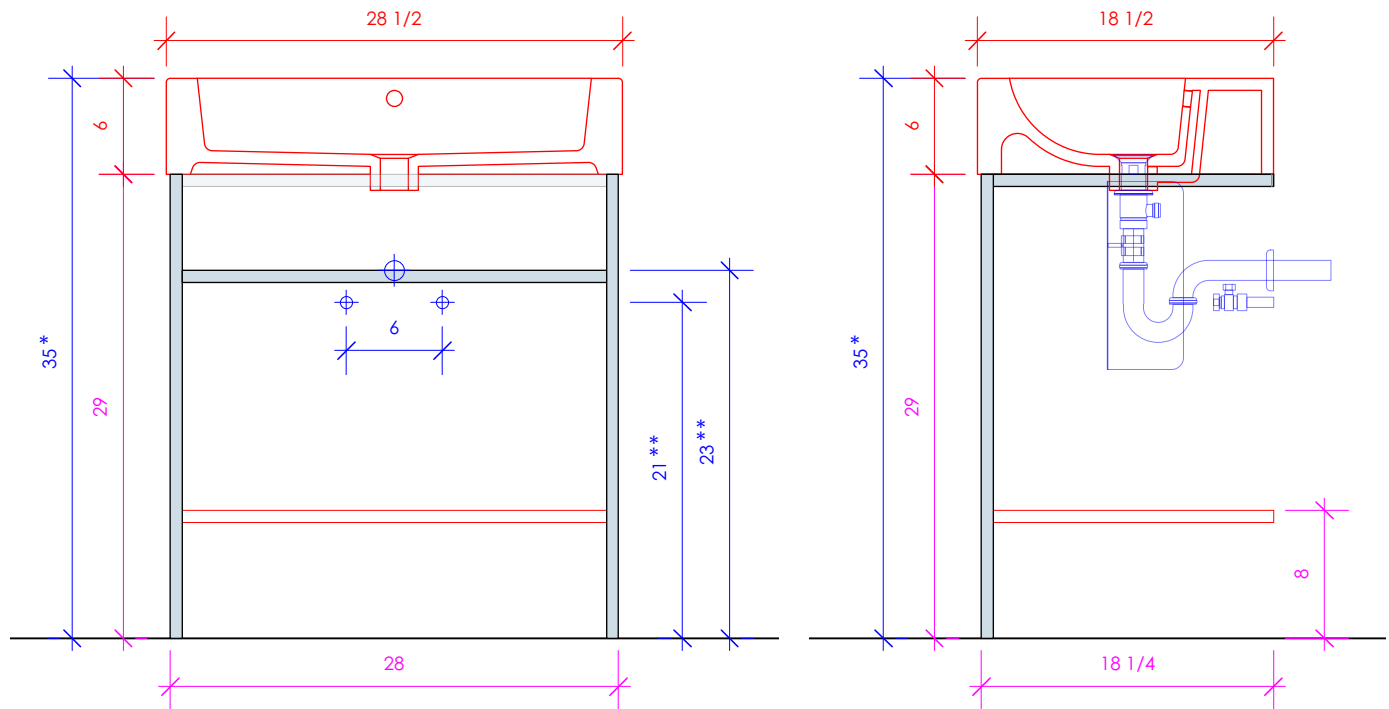

LACAVA

AQUAGRANDE

AQG-FR-29

* Recommended installation height
** Recommended plumbing location

FEATURES:

- FLOOR STANDING CONSOLE VANITY
- WELDED METAL CONSOLE
- ADD ON SHELF **CSS** AVAILABLE (SOLD SEPARATELY)
- USED WITH **5468** SINK (SOLD SEPARATELY)
- MOUNTING: PREDRILLED HOLES IN METAL SPANS
(SEE FURNITURE MANUAL)
- PROUDLY HANDMADE IN THE USA

1/2" THICKNESS

LACAVA reserves the right to revise any dimension or information on this sheet without notice. Dimensions are nominal and may vary within an industry accepted tolerance of 1/4". Cabinets with 'vanity top' sinks are made to the matching sink and dimensions may vary. LACAVA is not responsible for any cutouts, countertops, or furniture made without the actual product or template. Differences in color, grain, appearance, and texture are inherent in all natural woodwork and should be expected. Variances in these qualities are not deemed manufacturing defects and will not be accepted as valid reasons for return or exchanges. Plumbing specifications are only a guideline and may need alteration based on application.