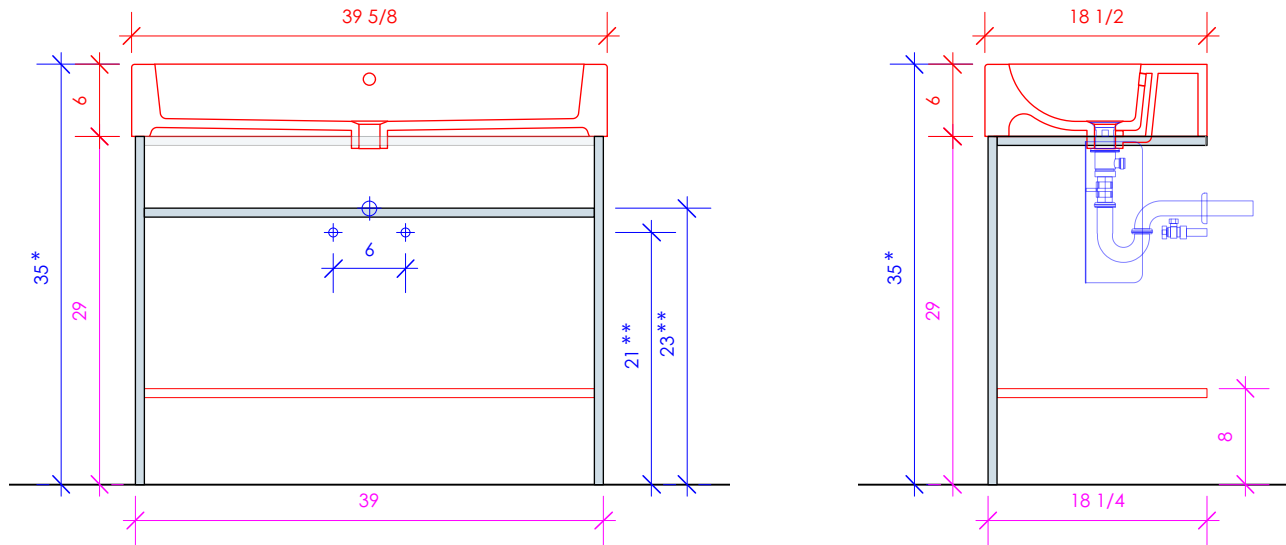

LACAVA

AQUAGRANDE

AQG-FR-40

* Recommended installation height
** Recommended plumbing location

FEATURES:

- FLOOR STANDING CONSOLE VANITY
- WELDED METAL CONSOLE
- ADD ON SHELF **CSS** AVAILABLE (SOLD SEPARATELY)
- USED WITH **5460** SINK (SOLD SEPARATELY)
- MOUNTING: PREDRILLED HOLES IN METAL SPANS
  (SEE FURNITURE MANUAL)
- PROUDLY HANDMADE IN THE USA

FINISHES:

WOOD:

STANDARD:

01 - WHITE MAPLE
02 - NATURAL CHERRY
07 - NATURAL WALNUT
24 - CLASSIC WALNUT
20 - ASH GRAY
06 - WENGE

PREMIUM:

47 - SMOKY WALNUT
31 - WHITE OAK
41 - NATURAL OAK
48 - COFFEE OAK
43 - GRIGIO OAK
49 - BLACK OAK

08 - MATTE WHITE
16 - MATTE BLACK
35 - MATTE ARDESIA
54 - MATTE TAUPE
42 - MATTE OLIVE GREEN
39 - MATTE SAGE
28 - MATTE AZURE
29 - MATTE CLOUD

LUXURY:

50 - HORIZON BLUE
52 - SILVER OAK
37 - WEATHERED OAK

27 - RUSTIC OAK
85 - GLOSS WHITE
86 - GLOSS BLACK

46 - DRIFTWOOD
NEWTERRA ONLY

METALS:

METAL:

21 - BRUSHED STAINLESS STEEL
10 - POLISHED STAINLESS STEEL
44 - MATTE BLACK
MW - MATTE WHITE
BPW - BRASS POWDER COAT
SA - SIENNA

COUNTERTOP:

STONE:

WH - BIANCO
LN - LINAC
AN - ATENA
GU - GOLD UMBER
GR - GRIGIO
NM - MARQUINA

QUARTZ:

PR - PURO
AH - ASH
CT - CRETA
VN - VENA
DN - DUNE
NR - NERO

SOLID SURFACE:

M - MATTE WHITE
G - GLOSS WHITE
R - MARMO
V - LAVA
D - OBSIDIAN
C - CREMA

CONCRETE:

SND - SAND
SLT - SLATE
SUN - SUN
CLY - CLAY
LIL - LILAC
MOS - MOSS
AQA - AQUA

BRK - BRICK
MAH - MATCHA
GAL - GALAXY
TER - TERRACOTTA
CHL - CHARCOAL
FOR - FOREST
BST - BASALTO

3/4" THICKNESS

3/4" THICKNESS

1/2" THICKNESS

LACAVA reserves the right to revise any dimension or information on this sheet without notice. Dimensions are nominal and may vary within an industry accepted tolerance of 1/4". Cabinets with 'vanity top' sinks are made to the matching sink and dimensions may vary. LACAVA is not responsible for any cutouts, countertops, or furniture made without the actual product or template. Differences in color, grain, appearance, and texture are inherent in all natural woodwork and should be expected. Variances in these qualities are not deemed manufacturing defects and will not be accepted as valid reasons for return or exchanges. Plumbing specifications are only a guideline and may need alteration based on application.

6630 WEST WRIGHTWOOD
CHICAGO, IL 60707

PH: 773-637-9600
FAX: 773-637-9601

LACAVA.COM
INFO@LACAVA.COM