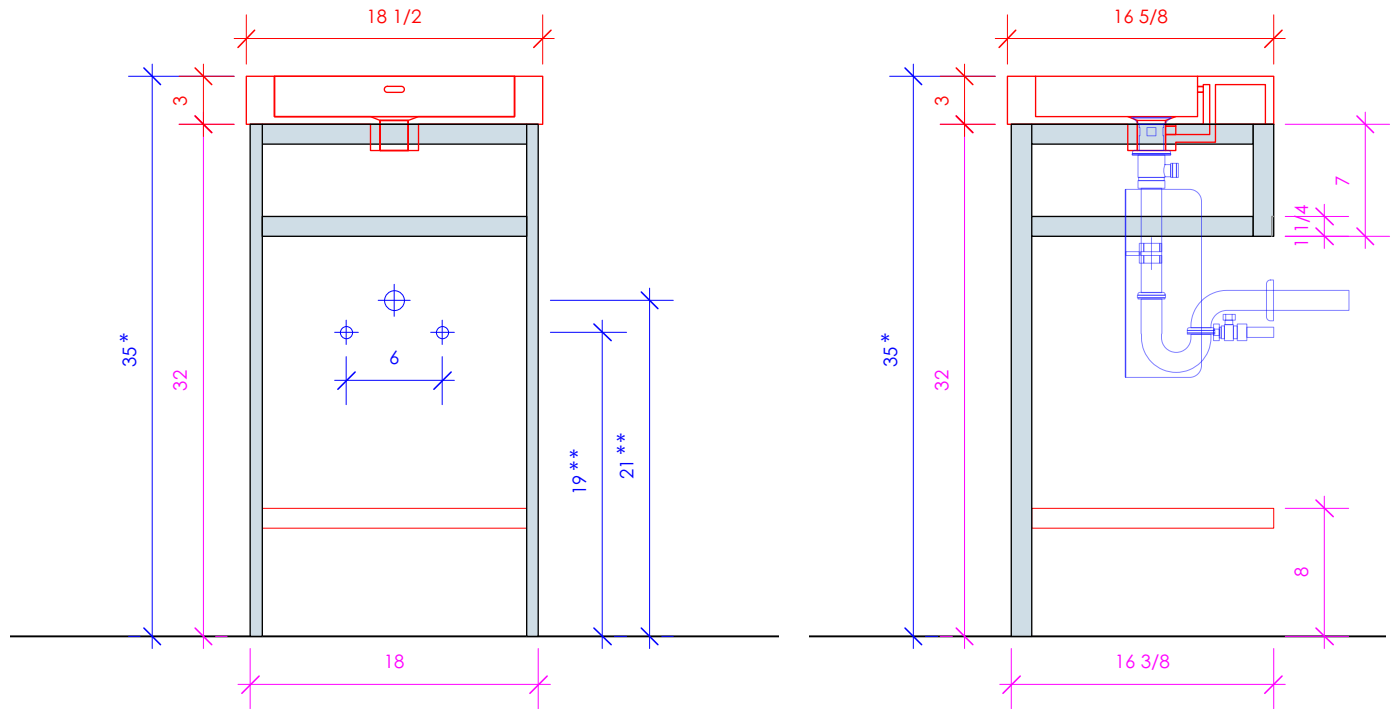

LACAVA

AQUAPLANE

AQP-BX-19

* Recommended installation height
** Recommended plumbing location

FEATURES:

- FLOOR STANDING CONSOLE VANITY
- WELDED METAL CONSOLE
- ADD ON SHELF **CSS** AVAILABLE (SOLD SEPARATELY)
- USED WITH **5035** SINK (SOLD SEPARATELY)
- MOUNTING: PREDRILLED HOLES IN METAL SPANS
(SEE FURNITURE MANUAL)
- PROUDLY HANDMADE IN THE USA

1/2" THICKNESS

LACAVA reserves the right to revise any dimension or information on this sheet without notice. Dimensions are nominal and may vary within an industry accepted tolerance of 1/4". Cabinets with 'vanity top' sinks are made to the matching sink and dimensions may vary. LACAVA is not responsible for any cutouts, countertops, or furniture made without the actual product or template. Differences in color, grain, appearance, and texture are inherent in all natural woodwork and should be expected. Variances in these qualities are not deemed manufacturing defects and will not be accepted as valid reasons for return or exchanges. Plumbing specifications are only a guideline and may need alteration based on application.