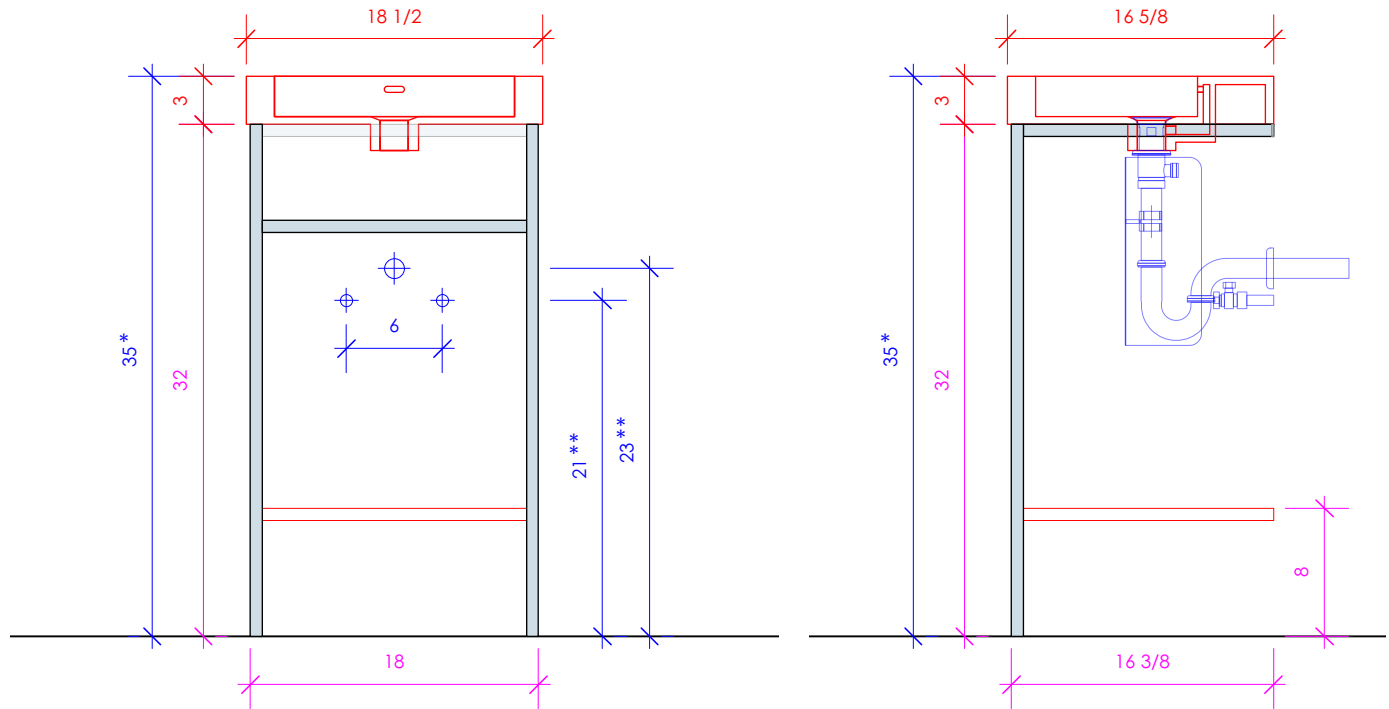

LACAVA

AQUAPLANE

AQP-FR-19

* Recommended installation height
** Recommended plumbing location

FEATURES:

- FLOOR STANDING CONSOLE VANITY
- WELDED METAL CONSOLE
- ADD ON SHELF **CSS** AVAILABLE (SOLD SEPARATELY)
- USED WITH **5035** SINK (SOLD SEPARATELY)
- MOUNTING: PREDRILLED HOLES IN METAL SPANS
(SEE FURNITURE MANUAL)
- PROUDLY HANDMADE IN THE USA

1/2" THICKNESS

LACAVA reserves the right to revise any dimension or information on this sheet without notice. Dimensions are nominal and may vary within an industry accepted tolerance of 1/4". Cabinets with 'vanity top' sinks are made to the matching sink and dimensions may vary. LACAVA is not responsible for any cutouts, countertops, or furniture made without the actual product or template. Differences in color, grain, appearance, and texture are inherent in all natural woodwork and should be expected. Variances in these qualities are not deemed manufacturing defects and will not be accepted as valid reasons for return or exchanges. Plumbing specifications are only a guideline and may need alteration based on application.