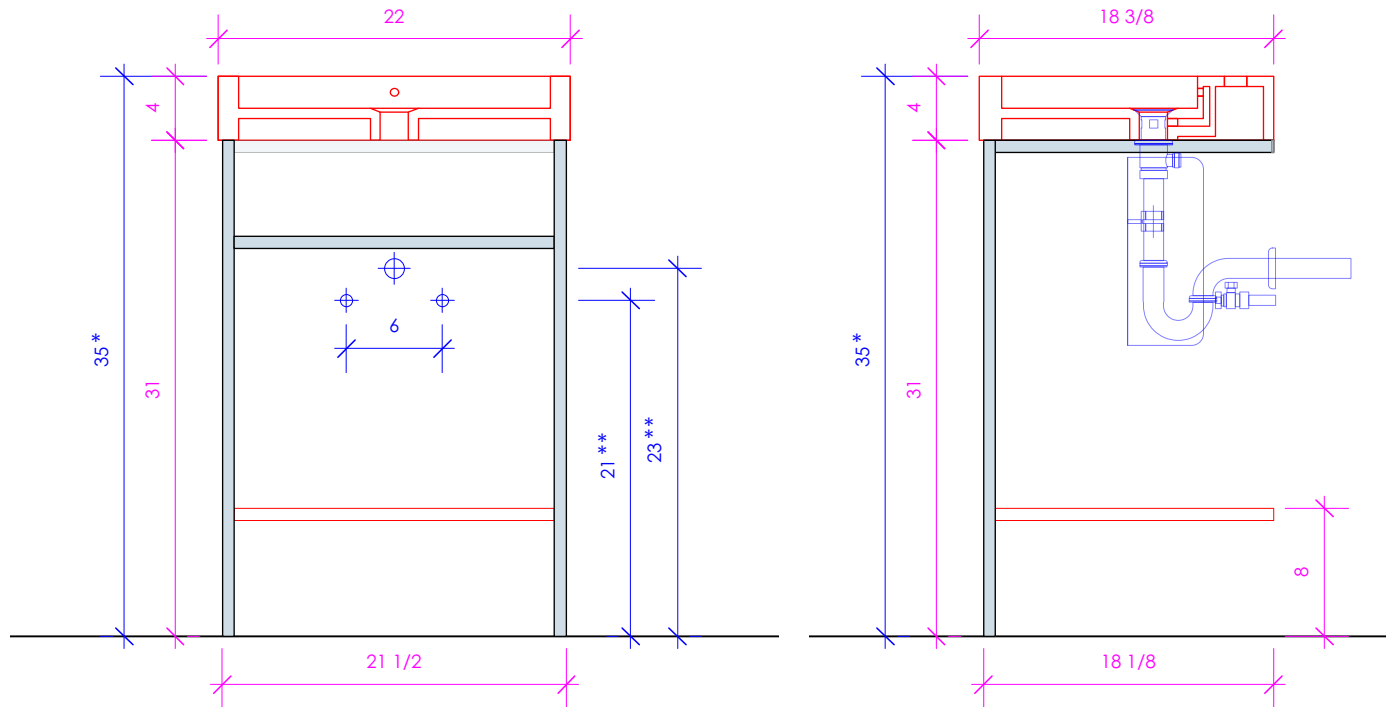

LACAVA

AQUAPLANE

AQP-FR-22

* Recommended installation height
** Recommended plumbing location

FEATURES:

- FLOOR STANDING CONSOLE VANITY
- WELDED METAL CONSOLE
- ADD ON SHELF **CSS** AVAILABLE (SOLD SEPARATELY)
- USED WITH **5030** SINK (SOLD SEPARATELY)
- MOUNTING: PREDRILLED HOLES IN METAL SPANS
(SEE FURNITURE MANUAL)
- PROUDLY HANDMADE IN THE USA

1/2" THICKNESS

LACAVA reserves the right to revise any dimension or information on this sheet without notice. Dimensions are nominal and may vary within an industry accepted tolerance of 1/4". Cabinets with 'vanity top' sinks are made to the matching sink and dimensions may vary. LACAVA is not responsible for any cutouts, countertops, or furniture made without the actual product or template. Differences in color, grain, appearance, and texture are inherent in all natural woodwork and should be expected. Variances in these qualities are not deemed manufacturing defects and will not be accepted as valid reasons for return or exchanges. Plumbing specifications are only a guideline and may need alteration based on application.