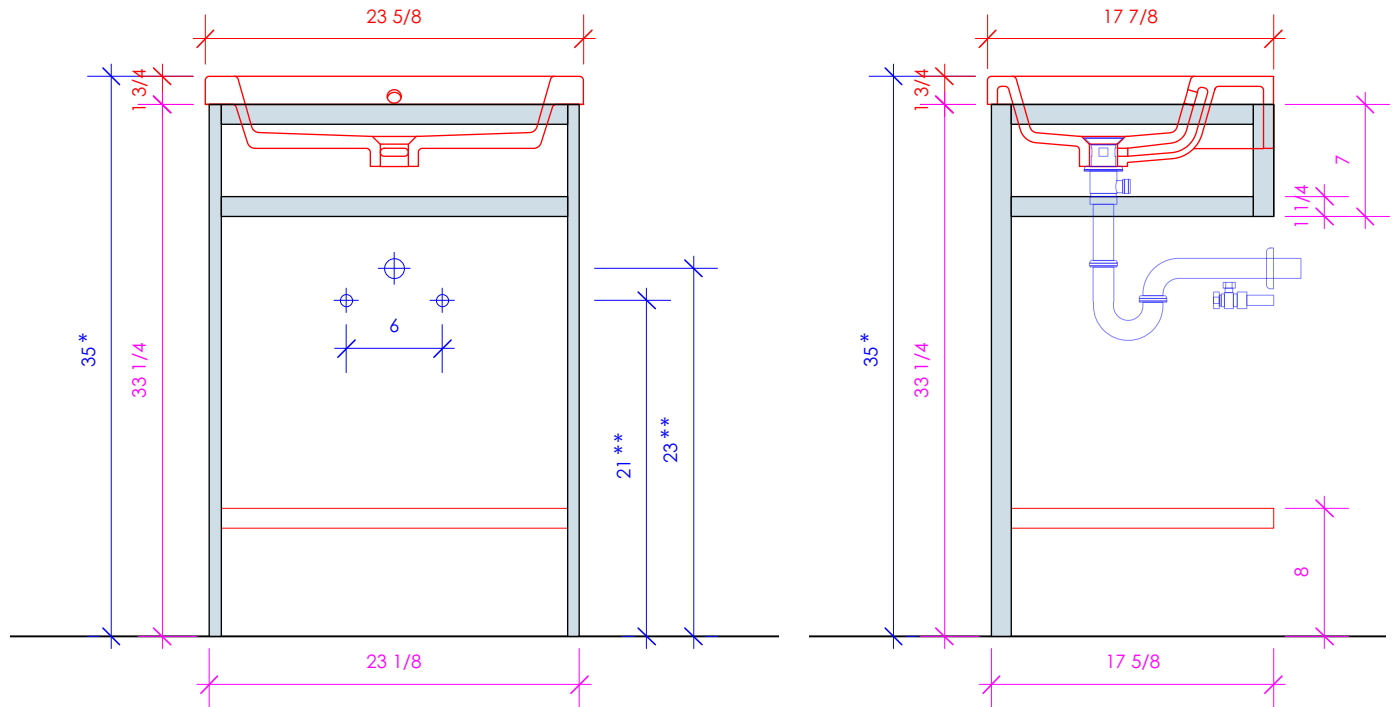

LACAVA

AQUAQUATTRO

AQQ-BX-24

* Recommended installation height
** Recommended plumbing location

FEATURES:

- FLOOR STANDING CONSOLE VANITY
- WELDED METAL CONSOLE
- ADD ON SHELF **CSS** AVAILABLE (SOLD SEPARATELY)
- USED WITH **5211** SINK (SOLD SEPARATELY)
- MOUNTING: PREDRILLED HOLES IN METAL SPANS
(SEE FURNITURE MANUAL)
- PROUDLY HANDMADE IN THE USA

1/2" THICKNESS

LACAVA reserves the right to revise any dimension or information on this sheet without notice. Dimensions are nominal and may vary within an industry accepted tolerance of 1/4". Cabinets with 'vanity top' sinks are made to the matching sink and dimensions may vary. LACAVA is not responsible for any cutouts, countertops, or furniture made without the actual product or template. Differences in color, grain, appearance, and texture are inherent in all natural woodwork and should be expected. Variances in these qualities are not deemed manufacturing defects and will not be accepted as valid reasons for return or exchanges. Plumbing specifications are only a guideline and may need alteration based on application.