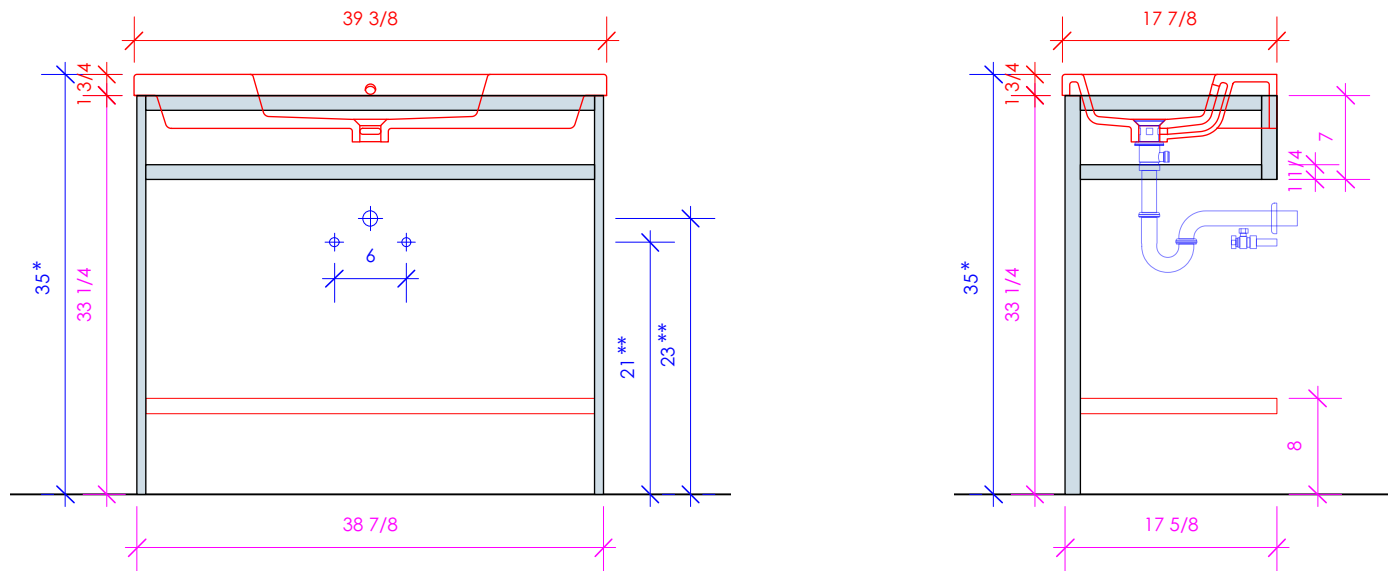

## AQUAQUATTRO

AQQ-BX-40

\* Recommended installation height  
\*\* Recommended plumbing location

3/4" THICKNESS

3/4" THICKNESS

1/2" THICKNESS

LACAVA reserves the right to revise any dimension or information on this sheet without notice. Dimensions are nominal and may vary within an industry accepted tolerance of 1/4". Cabinets with 'vanity top' sinks are made to the matching sink and dimensions may vary. LACAVA is not responsible for any cutouts, countertops, or furniture made without the actual product or template. Differences in color, grain, appearance, and texture are inherent in all natural woodwork and should be expected. Variances in these qualities are not deemed manufacturing defects and will not be accepted as valid reasons for return or exchanges. Plumbing specifications are only a guideline and may need alteration based on application.