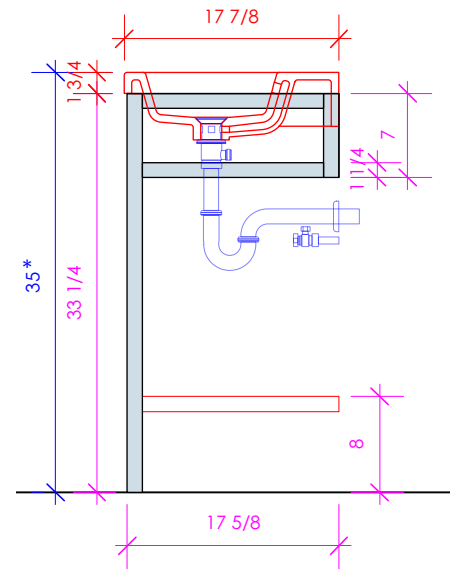

LACAVA

AQUAQUATTRO

AQQ-BX-48

SUGGESTED PLUMBING LOCATION WHEN USED WITH 5215

* Recommended installation height
** Recommended plumbing location

FEATURES:

- FLOOR STANDING CONSOLE VANITY
- WELDED METAL CONSOLE
- ADD ON SHELF **CSS** AVAILABLE (SOLD SEPARATELY)
- USED WITH **5214** SINK (SOLD SEPARATELY)
- MOUNTING: PREDRILLED HOLES IN METAL SPANS (SEE FURNITURE MANUAL)
- PROUDLY HANDMADE IN THE USA

3/4" THICKNESS

3/4" THICKNESS

1/2" THICKNESS

LACAVA reserves the right to revise any dimension or information on this sheet without notice. Dimensions are nominal and may vary within an industry accepted tolerance of 1/4". Cabinets with 'vanity top' sinks are made to the matching sink and dimensions may vary. LACAVA is not responsible for any cutouts, countertops, or furniture made without the actual product or template. Differences in color, grain, appearance, and texture are inherent in all natural woodwork and should be expected. Variances in these qualities are not deemed manufacturing defects and will not be accepted as valid reasons for return or exchanges. Plumbing specifications are only a guideline and may need alteration based on application.