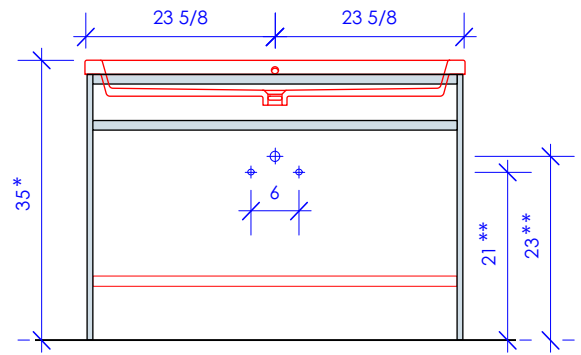

LACAVA

AQUAQUATTRO

AQQ-BX-48

SUGGESTED PLUMBING LOCATION WHEN USED WITH 5215

* Recommended installation height
** Recommended plumbing location

FEATURES:

- FLOOR STANDING CONSOLE VANITY
- WELDED METAL CONSOLE
- ADD ON SHELF **CSS** AVAILABLE (SOLD SEPARATELY)
- USED WITH **5214** SINK (SOLD SEPARATELY)
- MOUNTING: PREDRILLED HOLES IN METAL SPANS (SEE FURNITURE MANUAL)
- PROUDLY HANDMADE IN THE USA

3/4" THICKNESS

3/4" THICKNESS

1/2" THICKNESS

LACAVA reserves the right to revise any dimension or information on this sheet without notice. Dimensions are nominal and may vary within an industry accepted tolerance of 1/4". Cabinets with 'vanity top' sinks are made to the matching sink and dimensions may vary. LACAVA is not responsible for any cutouts, countertops, or furniture made without the actual product or template. Differences in color, grain, appearance, and texture are inherent in all natural woodwork and should be expected. Variances in these qualities are not deemed manufacturing defects and will not be accepted as valid reasons for return or exchanges. Plumbing specifications are only a guideline and may need alteration based on application.