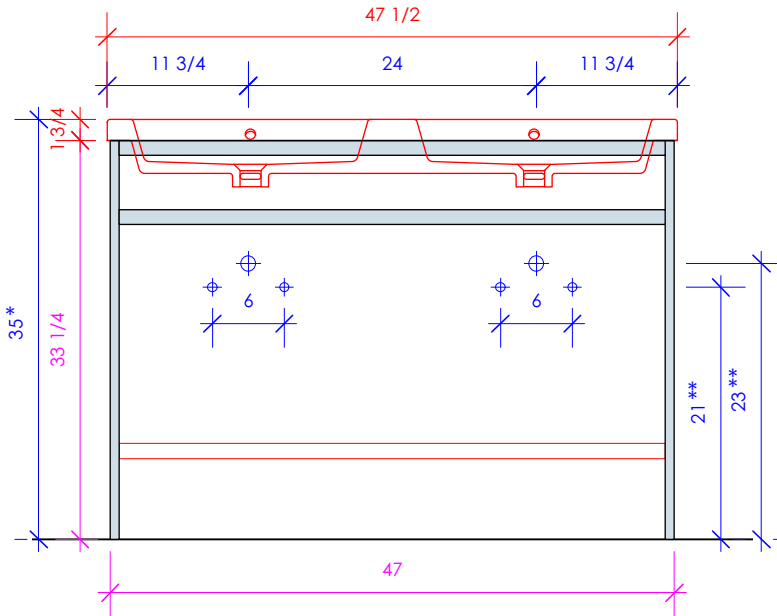

LACAVA

AQUAQUATTRO

AQQ-BX-48

SUGGESTED PLUMBING LOCATION WHEN USED WITH 5215

* Recommended installation height
** Recommended plumbing location

FEATURES:

- FLOOR STANDING CONSOLE VANITY
- WELDED METAL CONSOLE
- ADD ON SHELF **CSS** AVAILABLE (SOLD SEPARATELY)
- USED WITH **5214** SINK (SOLD SEPARATELY)
- MOUNTING: PREDRILLED HOLES IN METAL SPANS (SEE FURNITURE MANUAL)
- PROUDLY HANDMADE IN THE USA

3/4" THICKNESS

3/4" THICKNESS

1/2" THICKNESS

LACAVA reserves the right to revise any dimension or information on this sheet without notice. Dimensions are nominal and may vary within an industry accepted tolerance of 1/4". Cabinets with 'vanity top' sinks are made to the matching sink and dimensions may vary. LACAVA is not responsible for any cutouts, countertops, or furniture made without the actual product or template. Differences in color, grain, appearance, and texture are inherent in all natural woodwork and should be expected. Variances in these qualities are not deemed manufacturing defects and will not be accepted as valid reasons for return or exchanges. Plumbing specifications are only a guideline and may need alteration based on application.